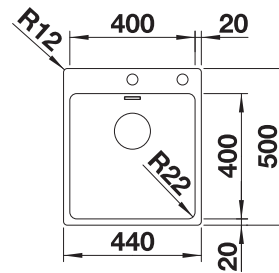

- Balanced composition of optical and functional elements
- The combination of radii and surface design creates a modern design
- High quality features consisting of a covered C-overflow and modern basket strainer
- Large bowl capacity and fully usable base
- For installation from above
- Optional premium accessories are available

450 cabinet size mm | Flat rim IF

450 mm

SURFACE	SCOPE OF SUPPLY	TRADE LIST PRICE £
satin polish	with pop-up waste	£ 598.00

SCOPE OF SUPPLY	TECHNICAL DRAWING

Waste and overflow fitting with space-saving pipe, 3 1/2" InFino basket strainer with pop-up waste, fixing kit

Bowl Depth 190 mm
Cut out size: 430 x 490 x R15
Additional drill hole possible. The subsequent drill hole should be carried out by a specialist company.