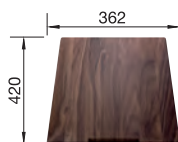

Bowl Depth 190 mm

600 mm

Stainless steel bowls

4

SUGGESTED OPTIONAL ACCESSORIES

Wooden chopping board

223074
£ 198.00

Lay-on drainer