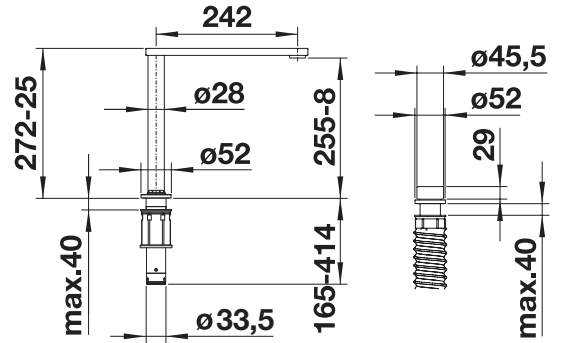

TRADE LIST PRICE £

£ 798.00

TECHNICAL DRAWING

SCOPE OF SUPPLY

- 2 x Ø 35mm tap holes required for tap and operating lever
- Flexible connector pipes, 700mm long and 3/4" nut
- Requires balanced high pressure supply only, minimum 1.0 bar
- Fit metal stabilising bracket if required, item number 513383