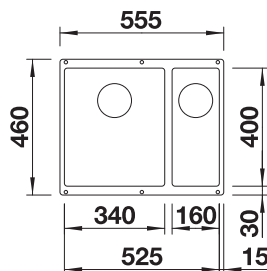

TECHNICAL DRAWING

Bowl Depth 190/130 mm
Cut out radius: 10 mm

Note: Drainage components must be ordered separately.

see page