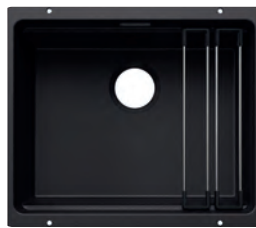

UNIT INSPIRATION MULTI FRAME

- This BLANCO UNIT is the epitome of modern, innovative kitchen design, blending functionality and convenience with contemporary aesthetics.
- This UNIT has the complete sink cabinet organisation system Multi Frame with integrated BLANCO drinks system, providing cold, hot, chilled, boiling, filtered and sparkling water. Just one simple installation provides a personalised water experience – the level of sparkle, the temperature, filtered or unfiltered, all tailored to individual taste buds.
- This UNIT utilises striking metal accents for a touch of richness, with the Icona tap in satin dark steel, matching InFino Coloured Component set and ETAGON 500-U* sink in Silgranit black (*check kitchen cabinet height to ensure fit).

MIXER TAP

SINK/BOWL

ORGANISATION AND WASTE SYSTEM

CHOICE Icona

Extendable spray

Sparkling

Filter

Power supply required

Hot

Volume

High pressure

Pull-out dual spray

PVD satin dark steel
see page 204

Further options:

CHOICE Icona is also available in other colours.
see page 204

ETAGON 500-U for Coloured Components

Undermount installation

black
see page 85

Further options:

ETAGON is also available in other colours.
see page 65-66, 68-69, 82, 85-86, 96-98,
110-112, 155-156

Multi Frame II 60 P CHOICE.All

Number of drawers

Min. cabinet height

see page 60

SUGGESTED OPTIONAL ACCESSORIES

LATO Soap dispenser

see page 265

Waste fitting set for single bowl

see page 302

Drink Filter Soft M

see page 294

Ash compound chopping board

see page 301

Stainless steel colander

see page 305