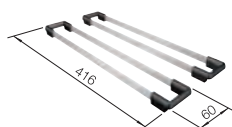

Stainless steel colander

InFino basket strainer with remote control

SUGGESTED OPTIONAL ACCESSORIES

Chopping board glass

232846
£ 98.00

Top rails

235906
£ 78.00

BLANCO UNIT WITH ANDANO XL 6 S-IF