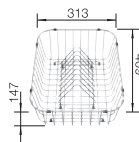

Crockery basket with plate stack
507829
£ 58.00