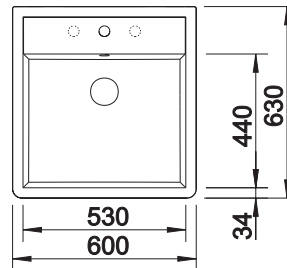

600 cabinet size mm |  In-between module

COLOUR	SCOPE OF SUPPLY		TRADE LIST PRICE £
 crystal white gloss	without pop-up waste	514486	£ 448.00

SCOPE OF SUPPLY	TECHNICAL DRAWING
Waste fitting with space-saving pipe, 3 1/2" basket strainer	<ul style="list-style-type: none"> ○ Pre-drilled holes for tapping or drilling Bowl Depth 190 mm Lay-on template supplied Only suitable for wall fastening Additional hole for optional accessories is prepared (knock out at site).