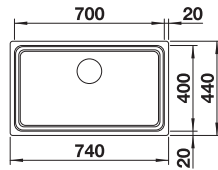

ETAGON 700-IF STAINLESS STEEL

- Generous staggered bowl with added functionality
- Integrated step creates an additional functional level
- Clever bowl concept with versatile ETAGON rails
- High-quality features with drain remote control, covered C-overflow and InFino drain system - elegantly integrated and easy-care

reddot award 2017
winner

Flat
rim IF

800 mm

Stainless steel
bowls

4

CABINET SIZE MM

800

ETAGON 700-IF

● satin polish

524272

Trade list price £

£ 678.00

Bowl Depth

190 mm

BOWL RADIUS

SCOPE OF SUPPLY

InFino basket strainer
without remote control

With ETAGON rails in stainless steel, waste fitting with space-saving pipe, 3 1/2" InFino basket strainer
Cut out size: Template provided with sink
Universal handing

2 x ETAGON rails

SUGGESTED OPTIONAL ACCESSORIES

Ash compound chopping
board
230700
£ 98.00

Stainless steel colander
231396
£ 78.00

Foldable Grid
238482
£ 78.00

BLANCO UNIT WITH ETAGON 700-IF

CHOICE Icona
see page 204

FWD Max
see page 268