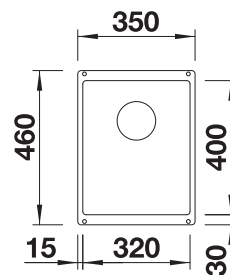

SCOPE OF SUPPLY

Waste fitting with space-saving pipe, 3 1/2" InFino basket strainer

TECHNICAL DRAWING

Bowl Depth 190 mm
Cut out: 320 x 400 x R10
Note: Please order waste connections for combinations of two individual bowls separately.