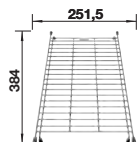

234795
£ 68.00

Solid beech chopping board

225362
£ 78.00

Sink Drainer 2-in-1

527644
£ 58.00

BLANCO UNIT WITH ADIRA 6 S

SONEA-S Flexo

see page 227