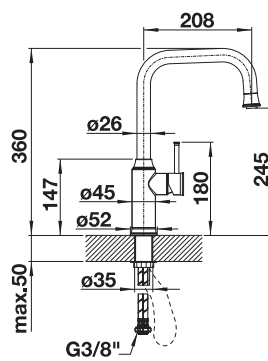

- Modern design with optically contrasting decor elements
- High J-shaped spout with extendable shower
- Particularly recommended for undermount bowls and high-quality worktops

METALLIC SURFACE			TRADE LIST PRICE £	TECHNICAL DRAWING
chrome	High Pressure	521288	£ 438.00