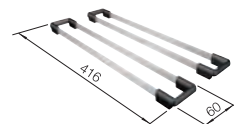

Top rails

235906
£ 78.00