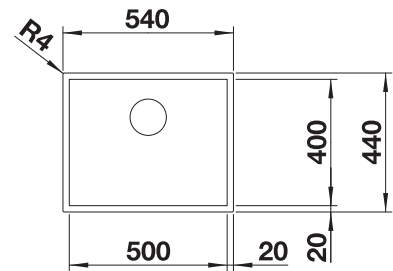

- Strikingly right-angled stainless steel bowls with an elegant, dark grey surface
- Pleasantly warm to the touch thanks to high-quality, pure, non-coated stainless steel
- Harmonious surface mix: Inset rim and drain set stylish accents in polished stainless steel
- Surface is easy to clean: Fingerprints and dirt are easy to remove

600 cabinet size mm | Undermount installation

SURFACE	SCOPE OF SUPPLY	TRADE LIST PRICE £
Dark Steel	without pop-up waste	526243 £ 828.00

SCOPE OF SUPPLY Undermount bowl with 3 1/2" InFino basket strainer waste, overflow and waste, fixing kit included.

TECHNICAL DRAWING Bowl Depth 175 mm
German warehouse stock, allow 10 working days.
Cut out information supplied with bowls.
Cut out CNC files also available on www.blanco.co.uk for download.