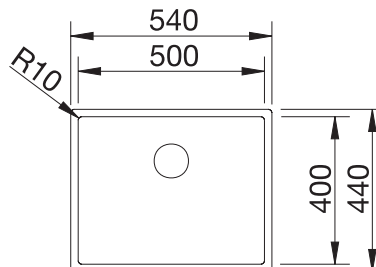

600 cabinet size mm |  Undermount installation

600 mm

Stainless steel bowls

4

SURFACE	SCOPE OF SUPPLY	TRADE LIST PRICE £
 Durinox	without pop-up waste	523386
		£ 798.00

SCOPE OF SUPPLY	TECHNICAL DRAWING
 <p>Waste and overflow fitting with space-saving pipe, 3 1/2" InFino basket strainer, fixing kit included</p>	 <p>Bowl Depth 190 mm Cut out size: Template provided</p>