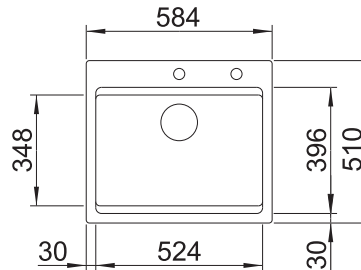

TECHNICAL DRAWING

Bowl Depth 215 mm
Cut out size: Template provided with sink, Universal handing

600 mm

Ceramic bowls

SUGGESTED OPTIONAL ACCESSORIES

Solid beech chopping board

225362
£ 78.00

Stainless steel colander

226189
£ 58.00

Wave drainer

230734
£ 48.00

BLANCO UNIT WITH ETAGON 6

EVOL-S Pro Hot & Filter

see page 206

FWD Max

see page 268