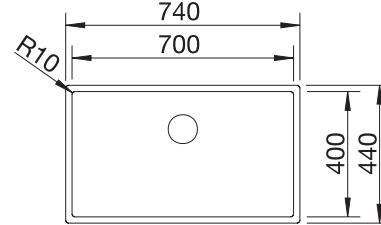

- Elegant-pure bowl design
- Concise 10 mm radius for a more refined design, without doing away with practical benefits
- Matt velvet Durinox finish is pleasantly warm to the touch
- Sophisticated surface: highly resistant to scratches
- Optimum utilisation of the bowl capacity thanks to extra-deep bowl and distinctively small radii
- InFino drain system – elegantly integrated and easy-care

800 cabinet size mm | Undermount installation

800 mm

Stainless steel bowls

4

SURFACE	SCOPE OF SUPPLY	TRADE LIST PRICE £
Durinox	without pop-up waste	523387
SCOPE OF SUPPLY		TECHNICAL DRAWING

Waste and overflow fitting with space-saving pipe, 3 1/2" InFino basket strainer, fixing kit included

Bowl Depth 190 mm
Cut out size: Template provided