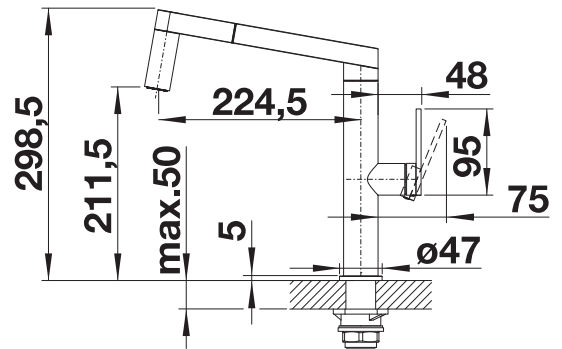

TECHNICAL DRAWING

SCOPE OF SUPPLY

- Ø 35 mm tap hole required
- Flexible connector pipes, 700 mm long and 3/8" nut
- Requires balanced high pressure supply only, minimum 1.0 bar
- Fit metal tap stabilising bracket if required, item number 513383

SUGGESTED OPTIONAL ACCESSORIES

Hose protection tidy

511920
£ 14.80