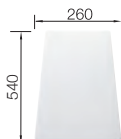

500 mm

Stainless steel sinks

7

SUGGESTED OPTIONAL ACCESSORIES

Chopping board

210521
£ 78.00

Solid beech chopping board

225362
£ 78.00