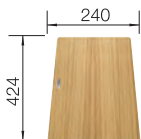

Ash compound chopping board
230700
£ 98.00

Stainless steel colander
227692
£ 48.00

Foldable Grid
238482
£ 78.00

BLANCO UNIT WITH ANDANO 400-IF/A

CANDOR-S
see page 240

FWD Medium
see page 269

ANDANO 400-IF STAINLESS STEEL