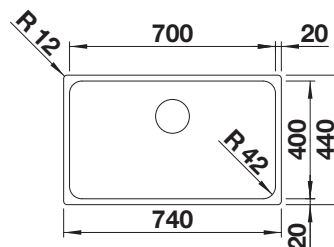

Stainless steel bowls

4

SUGGESTED OPTIONAL ACCESSORIES

Bamboo chopping board

239449
£ 48.00

Foldable Grid

238482
£ 78.00

Top rails

235906
£ 78.00

BLANCO UNIT WITH SOLIS 700-U

LANORA-S

see page 242

FWD Medium

see page 269

Detailed dimensions, drawings and cut-out details: www.blanco.co.uk. Prices exclude VAT.

BLANCO

109