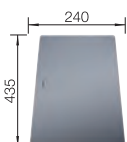

SUGGESTED OPTIONAL ACCESSORIES

Glass chopping board

227697
£ 68.00