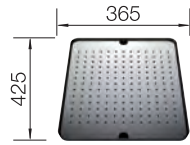

- When placed on the worktop, the draining tray can replace a fixed drainer
- Provides enough room for drip-drying items
- Made of high-quality plastic with a stainless steel insert
- Ideal when combined with a single or double bowl

DRAINING TRAY WITH STAINLESS GRID

- Draining tray
- with stainless steel insert
- black

513485

TRADE LIST
PRICE £

£ 98.00