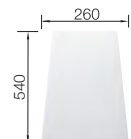

ZIA SILGRANIT

- Modern design with clear lines
- Straight lined outer contour emphasised by the narrow rim
- Characteristic tap ledge as a frame that enlarges the drainer
- Spacious main bowl for comfortable working
- Large additional bowl with 3 ½" basket strainer
- Can be installed reversibly

Installation
from above

CABINET SIZE MM	600	600	600
ZIA	6 S	XL 6 S	XL 6 S Compact
	reversible	reversible	reversible
black	526021	526024	526019
anthracite	514748	517568	523273
volcano grey	527390	527400	527397
white	514742	517571	523277
soft white	527207	527217	527214
Trade list price £	£ 478.00	£ 448.00	£ 378.00
Bowl Depth	190/140 mm	190 mm	190 mm
Pre-drilled holes for tapping or drilling			
PLANNING NOTE	Cut out size: 980 x 480 x R15, Universal handing	Cut out size: 980 x 480 x R15, Universal handing	Cut out size: 760 x 480 x R15, Universal handing
SCOPE OF SUPPLY Without drain remote control	Waste fitting with space-saving pipe, two 3 ½" basket strainers	Waste fitting with space-saving pipe, 3 ½" basket strainer	Waste fitting with space-saving pipe, 3 ½" basket strainer

600 mm

SILGRANIT
sinks

6

SUGGESTED OPTIONAL ACCESSORIES

Chopping board

Solid beech chopping board

Stainless steel colander

210521
£ 78.00

225362
£ 78.00

220736
£ 58.00

BLANCO UNIT WITH ZIA

CAMIA

FWD Lite

see page 254

see page 270