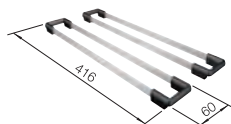

227689
£ 58.00

Foldable Grid

238482
£ 78.00

Top rails

235906
£ 78.00

BLANCO UNIT WITH SUBLINE 350/350-U FOR COLOURED COMPONENTS

LINUS-S

see page 236