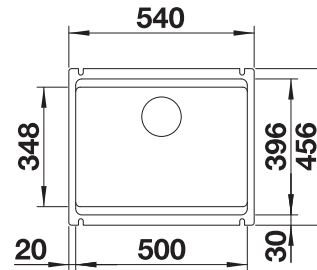

2 x ETAGON rails

TECHNICAL DRAWING

Bowl Depth 200 mm
Cut out size: Template provided with sink, Universal handing

600 mm

Ceramic bowls

SUGGESTED OPTIONAL ACCESSORIES

Solid beech chopping board

514544
£ 78.00