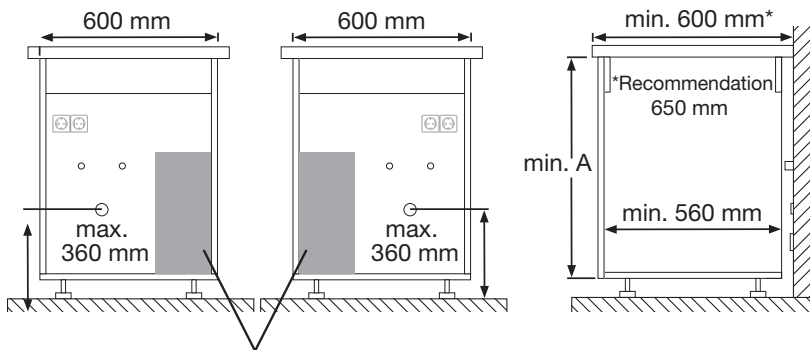

All-In-One systems: (e.g. BLANCO CHOICE):
In combination with a BLANCO Waste system (SELECT II Combi)

The base unit can be positioned either on the left or right in the base cabinet
No installations (water connections or sockets etc.) behind the under-counter unit (200 x 440 mm).

Example 2

Installation without waste system

(Required installation space for the base unit)