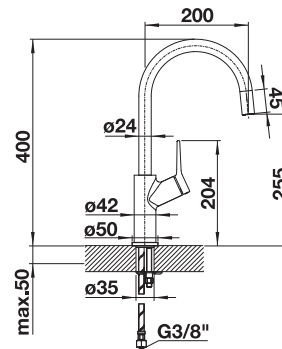

TECHNICAL DRAWING

SCOPE OF SUPPLY

1. Ø 35 mm tap hole required
   - Flexible connector pipes, 500 mm long and 3/8" nut
   - Requires a balanced high pressure supply
2. only, minimum 1.0 bar
3. Fit metal stabilising bracket if required, item number 513383