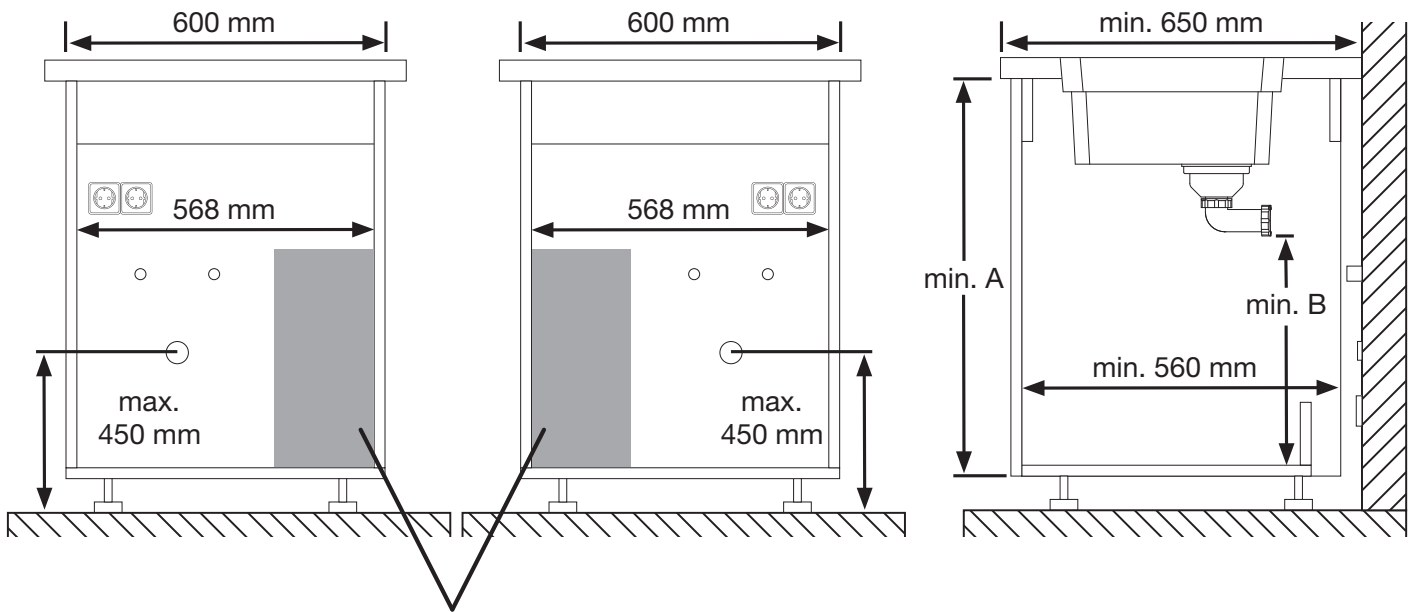

PLANNING INFORMATION.

FOR PLANNING BLANCO MULTI FRAME II.