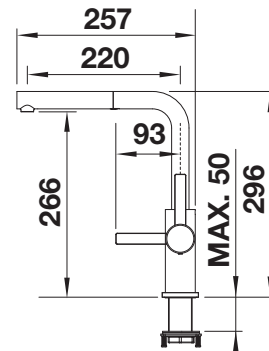

TECHNICAL DRAWING

SCOPE OF SUPPLY

- Ø 35 mm tap hole required
- Flexible connector pipes, 700 mm long and 3/4" nut
- Requires balanced high pressure supply
- only, minimum pressure 1.0 bar
- Fit metal stabilising bracket if required, item number 513383