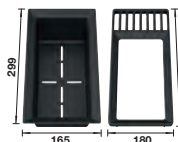

SUGGESTED OPTIONAL ACCESSORIES

Universal floating grid

234795
£ 68.00

Solid beech chopping board

225362
£ 78.00

Sink Drainer 2-in-1

527644
£ 58.00

BLANCO UNIT WITH ADIRA XL 6 S