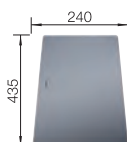

Silver-coloured safety glass cutting board

227699
£ 68.00