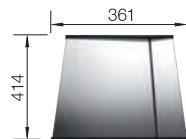

Foldable Grid

238482
£ 78.00

BLANCO UNIT WITH CLARON 340-U

CHOICE Icona

see page 204

FWD Max

see page 268

ANDANO 340-U STAINLESS STEEL