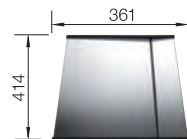

Lay-on drainer

223067
£ 218.00