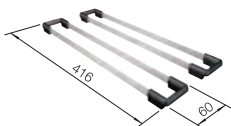

Top rails

235906
£ 78.00

Solid beech chopping board

225362
£ 78.00

Universal floating grid

234795
£ 68.00

BLANCO UNIT WITH NAYA XL 9

SONEA-S Flexo