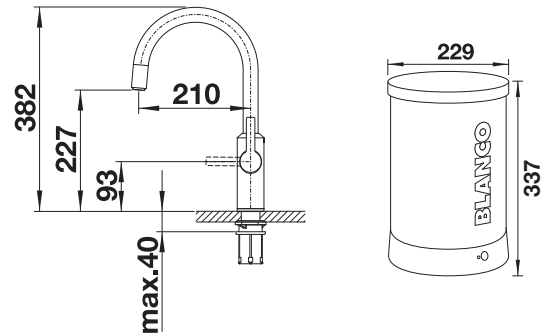

TECHNICAL DRAWING

SCOPE OF SUPPLY

BLANCO Boiler tank 4 l

Flowmeter

BLANCO Drink Filter Soft L

Safety group EU -10 Bar

BLANCO filter head

System:

1. Top-quality high-pressure titanium boiler - extremely corrosion-resistant, fully tasteless
   - 4 litre capacity titanium boiler
   - Dispenses 100° C boiling temperature
   - Energy efficient (approx. 16W consumption in standby mode)
   - Power outlet: 230 VAC, 50/60 Hz.
   - Nominal power: 2200 W
   - Safety group including drain system pipe connection
   - High-end water filtering system by BWT, including filter head and multi-stage filter cartridge
   - Digital Flowmeter to display remaining filter capacity
2. Tap:
3. Ceramic disc control
   - Various flexible connection hoses and connection bends for particularly easy and safe assembly
   - Insulated spout that doesn't get hot to the touch
   - Patented jet regulator for markedly reduced scaling
   - Requires high pressure supply only, min 1.2 bar
   - Fit metal stabilising bracket if required, item No. 513383

SUGGESTED OPTIONAL ACCESSORIES

Drink Filter Soft S

526259
£ 66.00

Drink Filter Soft Magnesium M

526260
£ 88.00

SUGGESTED SOAP DISPENSER

LATO Soap dispenser

see page 265

SUGGESTED WASTE MANAGEMENT

SELECT II Compact 60/2

see page 274