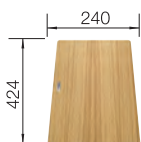

Bowl Depth 190 mm
Cut out size: 370 x 430 x R15
Universal handing

Stainless steel bowls

4

SUGGESTED OPTIONAL ACCESSORIES

Ash compound chopping board
230700
£ 98.00

Stainless steel colander
227692
£ 48.00

Wave drainer
230734
£ 48.00