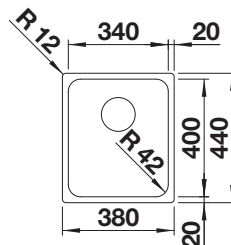

- A harmonious interplay between functional and visual elements
- High-quality features with covered C-overflow and InFino drain system
  - elegantly integrated and easy-care
- Convenient bowl volume and base surface designed for practical use
- Functional accessories optionally available

400 cabinet size mm | Undermount installation

400 mm

Stainless steel bowls

4

SURFACE	SCOPE OF SUPPLY	TRADE LIST PRICE £
brushed finish	without pop-up waste, without accessories	526115
SCOPE OF SUPPLY	TECHNICAL DRAWING	

Waste kit with space-saving pipe, 3 1/2" InFino basket strainer, fixing kit

Bowl Depth 185 mm
Cut out information supplied with bowls.
Cut out CNC files also available on www.blanco.co.uk for download.