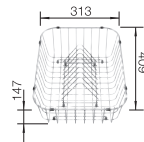

SUGGESTED OPTIONAL ACCESSORIES

Multi-functional wire basket

223297
£ 98.00

Crockery basket with plate stack

507829
£ 58.00

CapFlow Cover

517666
£ 18.00

BLANCO UNIT WITH ZIA 9 E