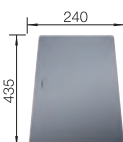

Bowl Depth 175 mm
Corner radius: 60mm
Cut out information supplied with bowls.

SUGGESTED OPTIONAL ACCESSORIES

Stainless steel colander

227692
£ 48.00

Glass chopping board

227697
£ 68.00

Wave drainer

230734
£ 48.00