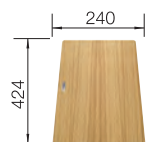

SUGGESTED OPTIONAL ACCESSORIES

Ash compound chopping board
230700
£ 98.00