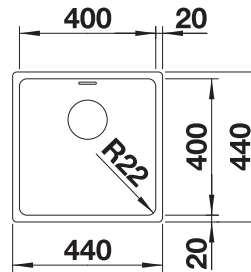

Waste and overflow fitting with space-saving pipe, 3 1/2" InFino basket strainer, fixing kit included

Bowl Depth 190 mm
Cut out: 400 x 400 x R22
Universal handing

SUGGESTED OPTIONAL ACCESSORIES

Ash compound chopping board
230700
£ 98.00