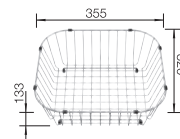

Crockery basket

514238
£ 48.00