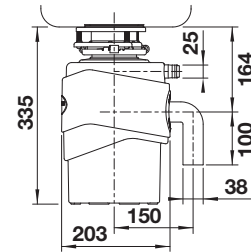

 Power supply required

AC INDUCTION MOTOR	POWER PLUG TYPE	TRADE LIST PRICE £	TECHNICAL DRAWING
 0.75 HP/ 230 V/ 50 Hz/ 10 A	UK 3 pin plug	456439 £ 508.00	3 1/2" sink outlet required Product weight: 10.2kg Requires connection to electrical socket Non-detachable 90 cm power cord Reset-button on bottom of the FWD (note accessibility)