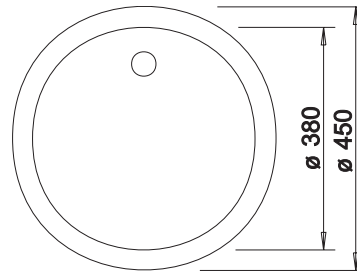

TECHNICAL DRAWING

Bowl Depth 165 mm
Cut out size: Diameter 430mm

SUGGESTED OPTIONAL ACCESSORIES

Crockery basket

220574
£ 48.00

Chopping board

218421
£ 58.00

BLANCO UNIT WITH BLANCORONDO

MAX II

see page 246

FWD Lite

see page 270