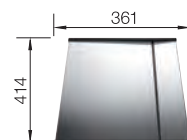

TECHNICAL DRAWING

Bowl Depth 190 mm
Cut out size: Template provided

SUGGESTED OPTIONAL ACCESSORIES

Wooden chopping board

223074
£ 198.00

Lay-on drainer

223067
£ 218.00

Foldable Grid