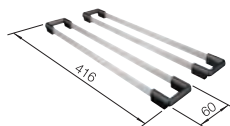

Top rails

235906
£ 78.00