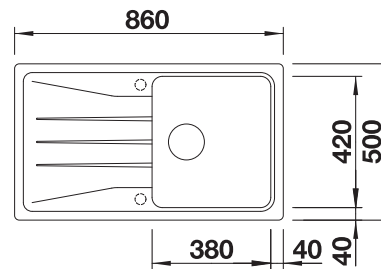

TECHNICAL DRAWING

- Pre-drilled holes for tapping or drilling
- Bowl Depth 190 mm
- Cut out: 840 x 480 x R15
- Universal handing