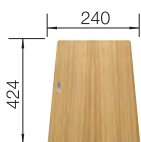

Bowl Depth 190 mm
Cut out: 450 x 400 x R22
Universal handing

Stainless steel bowls

4

SUGGESTED OPTIONAL ACCESSORIES

Ash compound chopping board
230700
£ 98.00

Stainless steel colander
227692
£ 48.00

Foldable Grid
238482
£ 78.00