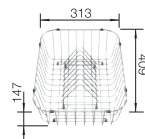

Crockery basket with plate stack

507829
£ 58.00