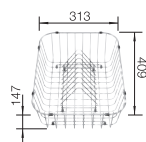

Chopping board

Solid beech chopping board

Crockery basket with plate
stack
507829
£ 58.00

210521
£ 78.00

225362
£ 78.00

BLANCO UNIT WITH CLASSIC 40 S

MAX II

FWD Medium