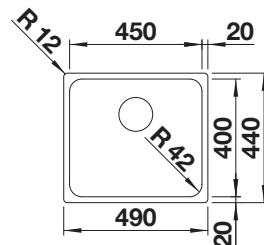

- A harmonious interplay between functional and visual elements
- High-quality features with covered C-overflow and InFino drain system – elegantly integrated and easy-care
- Convenient bowl volume and base surface designed for practical use
- Functional accessories optionally available

500 cabinet size mm | Undermount installation

500 mm

SURFACE	SCOPE OF SUPPLY	TRADE LIST PRICE £
brushed finish	without pop-up waste, without accessories	£ 358.00

SCOPE OF SUPPLY	TECHNICAL DRAWING

Waste kit with space-saving pipe, 3 1/2" InFino basket strainer, fixing kit

Bowl Depth 185 mm
Cut out information supplied with bowls.
Cut out CNC files also available on www.blanco.co.uk for download.