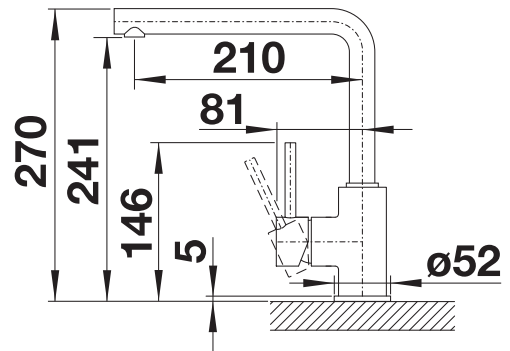

TECHNICAL DRAWING

SCOPE OF SUPPLY

- 6 litre Eco flow regulated tap
- Ø 35 mm tap hole required
- Flexible connector pipes, 700 mm long and ½" nut
- Requires balanced high pressure supply only, minimum 1.0 bar
- Fit metal stabilising bracket if required, item number 513383