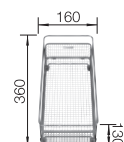

Bowl Depth 190 mm
Cut out size: 730 x 430 x R15
Universal handing

SUGGESTED OPTIONAL ACCESSORIES

Glass chopping board

227697
£ 68.00

Stainless steel colander

227692
£ 48.00

Multi-functional wire basket

223297
£ 98.00