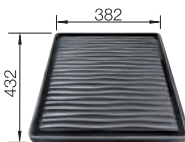

SUGGESTED OPTIONAL ACCESSORIES

Bamboo chopping board

239449
£ 48.00

Crockery basket

514238
£ 48.00

Wave drainer

230734
£ 48.00

BLANCO UNIT WITH SOLIS 340-U