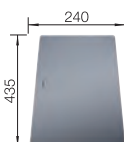

Bowl Depth 175 mm
Cut out size: 530 x 430 x R60

Universal handing

SUGGESTED OPTIONAL ACCESSORIES

Stainless steel colander

227692
£ 48.00

Glass chopping board

227697
£ 68.00

Foldable Grid