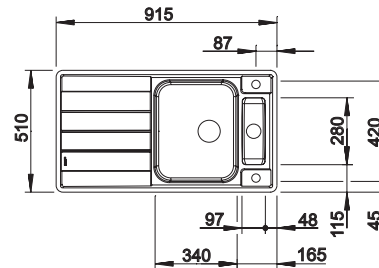

TECHNICAL DRAWING

Bowl Depth 190/60 mm
Cut out size: 894 x 489 x R15, Universal handing

SUGGESTED OPTIONAL ACCESSORIES

Wooden chopping board

223074
£ 198.00

Crockery basket with plate stack

507829
£ 58.00

BLANCO UNIT WITH AXIS III 5 S-IF

CHOICE Icona

see page 204

FWD Max

see page 268