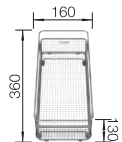

SUGGESTED OPTIONAL ACCESSORIES

Multi-functional wire basket

223297
£ 98.00

Crockery basket with plate stack

507829
£ 58.00

CapFlow Cover

517666
£ 18.00

BLANCO UNIT WITH ZIA 9 E