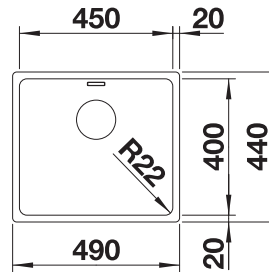

- Unique composition of visual forms and functional detailing
- The combination of radii and surface design creates a modern design
- High quality features consisting of a covered C-overflow and modern basket strainer
- For undermount installation
- Optional premium accessories are available

500 cabinet size mm | Undermount installation

500 mm

SURFACE	SCOPE OF SUPPLY		TRADE LIST PRICE £
satin polish	without pop-up waste	522963	£ 448.00

SCOPE OF SUPPLY	TECHNICAL DRAWING

Waste and overflow fitting with space-saving pipe, 3 1/2" InFino basket strainer, fixing kit included

Bowl Depth 190 mm
Cut out: 450 x 400 x R22
Universal handing