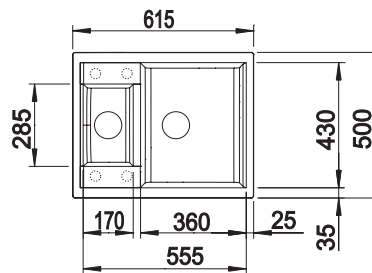

TECHNICAL DRAWING

1. Pre-drilled holes for tapping or drilling
2. Bowl Depth 190/130 mm
   Cut out size: 595 x 480 x R15, German warehouse stock, please allow 10 working days