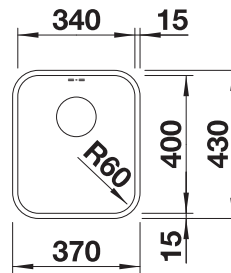

- Wide programme with various combination options
- For individual configuration of main and additional bowl and accessories
- Optimum position of outlet and overflow
- Undermount installation

400 cabinet size mm | Undermount installation

SURFACE	SCOPE OF SUPPLY	TRADE LIST PRICE £
brushed finish	without pop-up waste	450762
		£ 138.00

SCOPE OF SUPPLY	TECHNICAL DRAWING

Undermount bowl with 3 1/2" basket strainer waste, overflow and waste, fixing kit included

Bowl Depth 175 mm
Corner radius: 60mm
Cut out information supplied with bowls.
Cut out CNC files also available on www.blanco.co.uk for download.