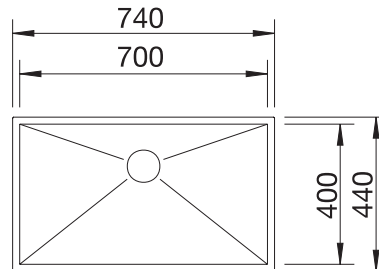

TECHNICAL DRAWING

Bowl Depth 185 mm
Cut out information supplied with bowls.
Cut out CNC files also available on www.blanco.co.uk for download.