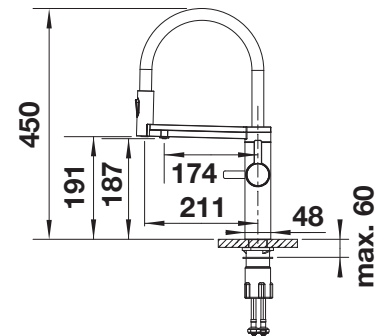

SCOPE OF SUPPLY

TECHNICAL DRAWING