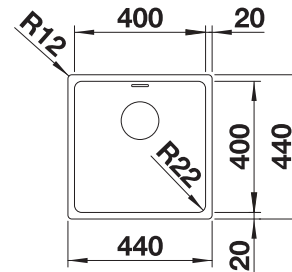

TECHNICAL DRAWING

Bowl Depth 190 mm
Cut out size: 430 x 430 x R15
Universal handing

SUGGESTED OPTIONAL ACCESSORIES

Ash compound chopping board
230700
£ 98.00

Stainless steel colander
227692
£ 48.00

Wave drainer
230734
£ 48.00