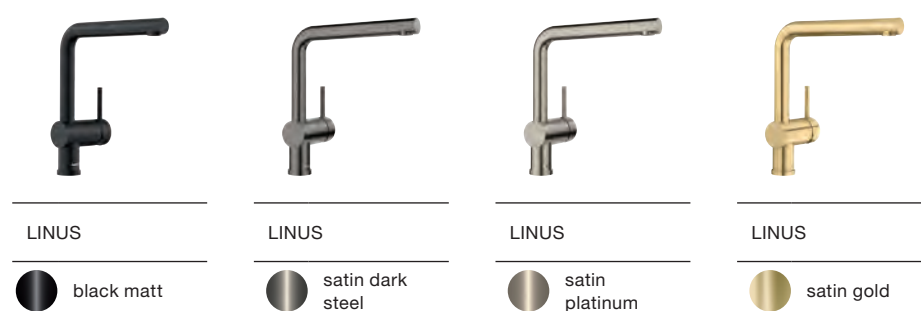

3. Select the matching tap or drink system