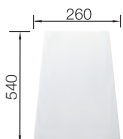

Solid beech chopping board

225362
£ 78.00

Crockery basket with plate stack
507829
£ 58.00

BLANCO UNIT WITH LEMIS 45 S-IF

JANDORA Twin

see page 245

FWD Medium

see page 269