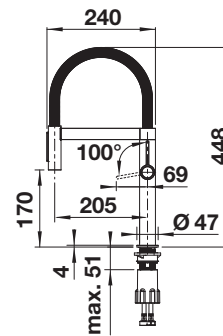

TECHNICAL DRAWING

SCOPE OF SUPPLY

- Easy and fast professional installation with BLANCOlock
- Ø 35 mm tap hole required
- Flexible connector pipes, 950 mm long and 3/8" nut
- Requires balanced high pressure supply only, minimum 1.0 bar
- Fit metal stabilising bracket if required, item number 513383

SUGGESTED OPTIONAL ACCESSORIES

SUGGESTED SOAP DISPENSER

LATO Soap dispenser

see page 265

SUGGESTED REMOTE CONTROL

Pop-up control, satin dark
steel

see page 290