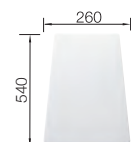

Chopping board

Solid beech chopping board

Crockery basket with plate
stack
507829
£ 58.00

210521
£ 78.00

225362
£ 78.00

BLANCO UNIT WITH CLASSIC 40 S

MAX II

FWD Medium