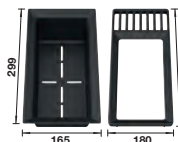

SUGGESTED OPTIONAL ACCESSORIES

Universal floating grid

234795
£ 68.00

Solid beech chopping board

225362
£ 78.00

Sink Drainer 2-in-1

527644
£ 58.00

BLANCO UNIT WITH ADIRA 45 S