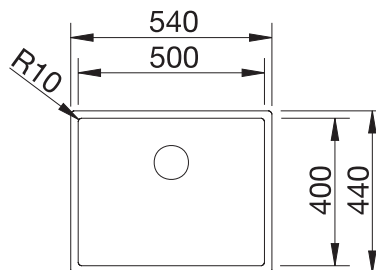

- Elegant-pure bowl design with striking, dark grey surface
- Pleasantly warm feel thanks to high quality, pure, non-coated stainless steel
- In this edition, seamlessly coordinated look with fittings in elegant satin dark steel (C-overflow and InFino drain system)
- Concise 10 mm radius for a more refined design, without doing away with practical benefits

600 cabinet size mm | Undermount installation

SURFACE	SCOPE OF SUPPLY	TRADE LIST PRICE £
Dark Steel	without pop-up waste	527834

SCOPE OF SUPPLY	TECHNICAL DRAWING

Waste and overflow fitting with space saving pipe, 3 1/2" InFino basket strainer, fixing kit included

Bowl Depth 190 mm