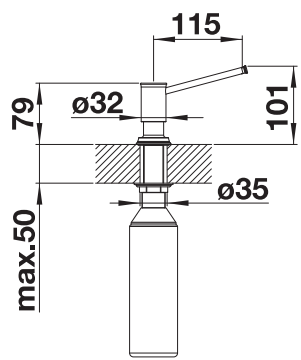

- Modern design with optically contrasting decor elements
- System solution with matching remote control and mixer tap
- Available in various surface finishes
- Easy to fill from above worksurface

PVD			TRADE LIST PRICE £	TECHNICAL DRAWING
	satin gold	526698	£ 138.00	Please note: Ø 35 mm tap hole required bottle content: 500 ml
METALLIC SURFACE				
	chrome	521291	£ 112.00