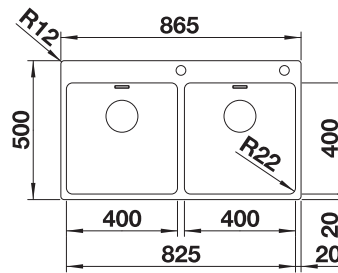

525249

TRADE LIST PRICE £

£ 998.00

SCOPE OF SUPPLY

Waste and overflow fitting with space-saving pipe, 3 1/2" InFino basket strainer with pop-up waste, fixing kit

TECHNICAL DRAWING

Bowl Depth 190/190 mm
Cut out: 855 x 490 x R15
No additional holes possible. For the installation of a soap dispenser the pop-up waste needs to be replaced by the soap dispenser and the pop-up device by the manual strainer.