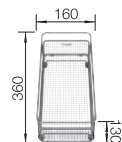

Multi-functional wire basket

223297
£ 98.00