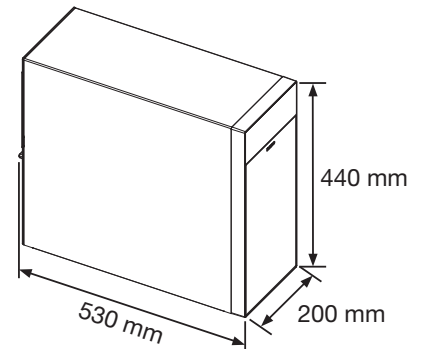

The system requires a minimum base cabinet volume for the circulation of air. Ventilation openings to ensure a permanent exchange of air from the base unit.