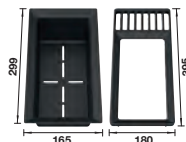

- Multi-use frame and colander combination with integrated draining area
- Increased storage and organisation perfectly matching ADIRA XL 6 S and 45S sinks and SELECT II systems
- Universal sizing allows use with other sinks of 400 mm width, made of food grade and dishwasher proof material

SINK DRAINER 2-IN-1

- Sink Drainer 2-in-1
- Recommended for ADIRA sink

527644

TRADE LIST
PRICE £

£ 58.00