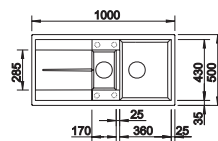

reversible

reversible

● black

525926

525931

● anthracite

513053

515286

● rock grey

518877

518881

● volcano grey

527299

527306

● white

513046

515280

● soft white

527116

527123

● tartufo

517354

517360

● coffee

515045

515287

Trade list price £

£ 518.00

£ 488.00

Bowl Depth

190/145 mm

190 mm

○
Pre-drilled holes for tapping
or drilling