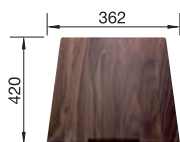

SUGGESTED OPTIONAL ACCESSORIES

Wooden chopping board

223074
£ 198.00