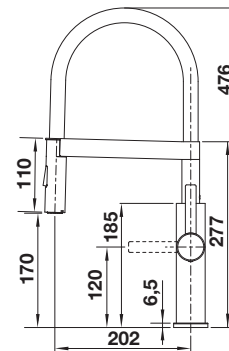

TECHNICAL DRAWING

SCOPE OF SUPPLY

- Ø 35 mm tap hole required
- Flexible connector pipes, 700 mm long and 3/8" nut
- Requires balanced high pressure supply only, minimum 1.0 bar
- Fit metal stabilising bracket if required, item number 513383

SUGGESTED OPTIONAL ACCESSORIES