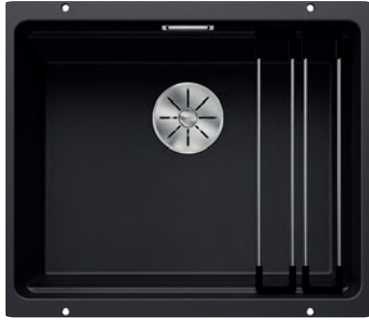

ETAGON 500-U SILGRANIT

600 mm

SILGRANIT
bowls

3.1

- Ingenious rails for smooth multitasking. Our innovative flagship sink family
- Gain separate working levels with the clever ETAGON rails
- Fill cookware without having to hold or rest pans in a wet sink
- Soak baking trays while still using the top half of the bowl
- Elegant InFino strainer for swift water drainage and sink drying