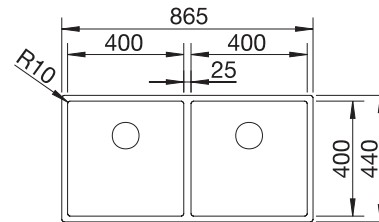

TECHNICAL DRAWING

Bowl Depth 190/190 mm
Cut out: Template provided
Technical note: The undermount bowl edge is not closed at the corners.