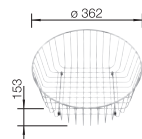

Crockery basket

220574
£ 48.00