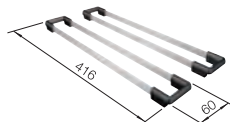

InFino basket strainer with remote control

SUGGESTED OPTIONAL ACCESSORIES

Foldable Grid

Top rails

238483
£ 88.00

235906
£ 78.00

BLANCO UNIT WITH DIVON II 6 S-IF

CHOICE Icona