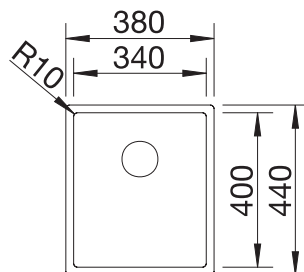

- Elegant-pure bowl design
- Concise 10 mm radius for a more refined design, without doing away with practical benefits
- Optimum utilisation of the bowl capacity thanks to extra-deep bowls and distinctively small radii
- InFino drain system – elegantly integrated and easy-care

400 cabinet size mm | Undermount installation

SURFACE	SCOPE OF SUPPLY	TRADE LIST PRICE £
satin polish	without pop-up waste	£ 598.00

SCOPE OF SUPPLY	TECHNICAL DRAWING
Waste and overflow fitting with space-saving pipe, 3 1/2" InFino basket strainer, fixing kit included	Bowl Depth 190 mm Cut out: Template provided Technical note: The undermount bowl edge is not closed at the corners.