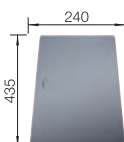

Glass chopping board

227697
£ 68.00