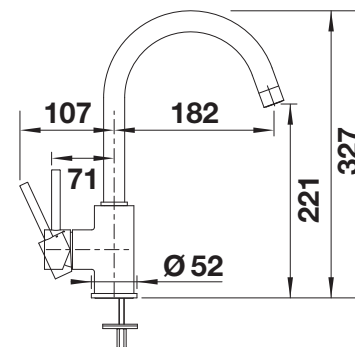

SCOPE OF SUPPLY

- Ø 35 mm tap hole required
- Flexible connector pipes, 700 mm long and 3/8" nut
- Requires balanced high pressure supply
- only, minimum 1.0 bar
- Fit metal stabilising bracket if required, item number 513383