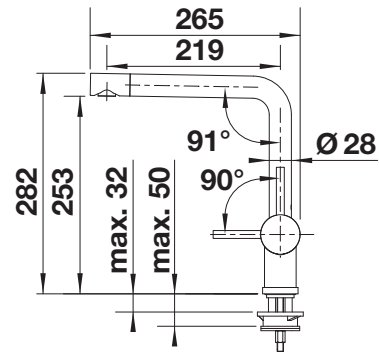

TECHNICAL DRAWING

SCOPE OF SUPPLY

- Ø 35 mm tap hole required
- Flexible connector pipes, 700 mm long and 3/8" nut
- Requires a balanced high pressure supply only, minimum 1.0 bar
- Fit metal stabilising bracket if required, item number 513383

SUGGESTED OPTIONAL ACCESSORIES

SUGGESTED SOAP DISPENSER

LATO Soap dispenser

see page 265

SUGGESTED REMOTE CONTROL

Pop-up control, satin dark steel

see page 290