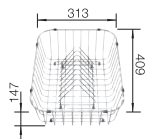

Bowl Depth 205 mm
Cut out: 840 x 480 x R15
Universal handing

450 mm

Stainless steel sinks

7

SUGGESTED OPTIONAL ACCESSORIES

Crockery basket with plate stack
507829
£ 58.00

BLANCO UNIT WITH CLASSIMO 45 S-IF

JANDORA Twin