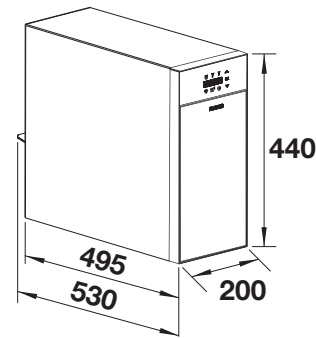

- Water your way; cold, hot, chilled, boiling, filtered and sparkling (medium or full)
- Compact system fits discreetly under the sink
- Easy installation in the sink cabinet filling only 200 mm width of the cabinet front space

		TRADE LIST PRICE £	TECHNICAL DRAWING
	527661	£ 1598.00	Installation width 200 mm, depth 530 mm, height 440 mm Suggested worktop depth at least 650 mm One power socket (230 V / 16 A) is required Cables and hoses supplied allow a maximum distance of 1.3 metre between the WCU and the CHOICE Icona Larger distances, up to 3 metres, we recommend our extension kit, item number 124878