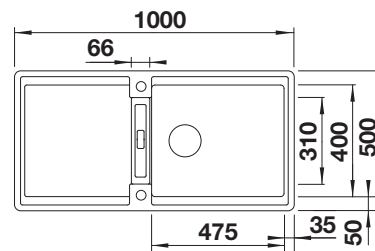

600 mm

SILGRANIT
sinks

6

SCOPE OF SUPPLY

Foldable ADIRA grid, waste kit with space-saving pipe, 3 1/2" InFino basket strainer with rotary switch remote control

Foldable ADIRA Grid

TECHNICAL DRAWING

Bowl Depth 200 mm
Cut out size: 980 x 480 x R15