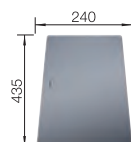

Glass chopping board
227697
£ 68.00