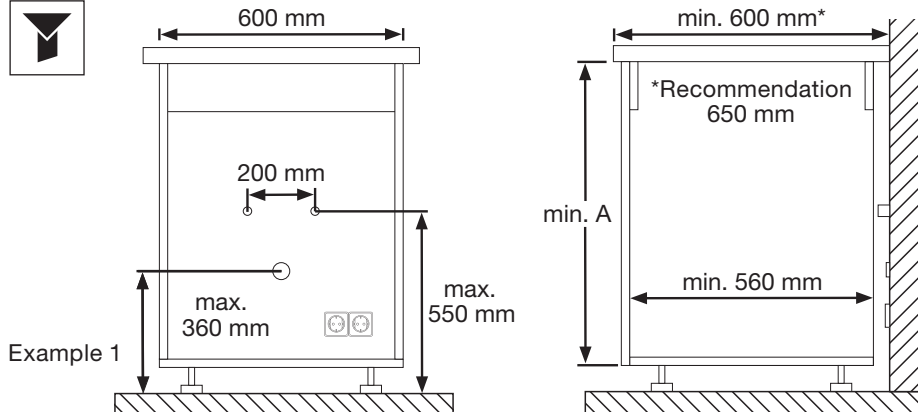

THE COMPONENTS ARE AVAILABLE IN THE FOLLOWING COLOURS:

3. Select the matching tap or drink system

4. Enjoy your colour combination

PLANNING INFORMATION.

FOR PLANNING BLANCO WATER SYSTEMS.

Hot water systems and filter systems
In combination with a BLANCO Waste system (SELECT II Combi)