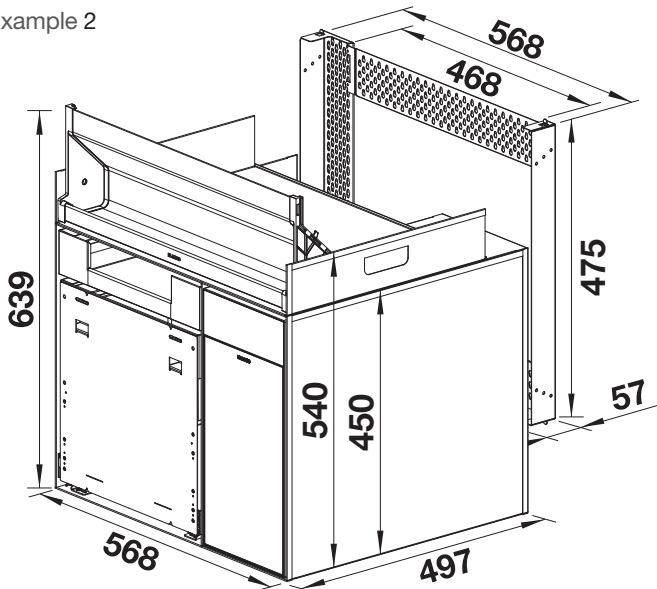

The base unit can be positioned either on the left or right in the base cabinet.

Model	Height A	Height B
Multi Frame II 60 P CHOICE.ALL	750 mm	450 mm

Example 1 No installations (water connections or sockets etc.) behind the under-counter unit (200 x 440 mm).

Example 2