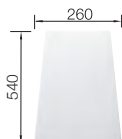

SUGGESTED OPTIONAL ACCESSORIES

Chopping board

210521
£ 78.00