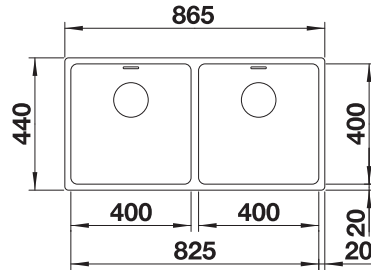

- Unique composition of visual forms and functional detailing
- The combination of radii and surface design creates a modern design
- High quality features consisting of a covered C-overflow and InFino drain system - elegantly integrated and easy-care
- For installation from above

900 cabinet size mm | Flat rim IF

900 mm

SURFACE	SCOPE OF SUPPLY		TRADE LIST PRICE £
satin polish	without pop-up waste	522985	£ 958.00

SCOPE OF SUPPLY	TECHNICAL DRAWING

Waste and overflow fitting with space-saving pipe, 3 1/2" basket strainer, fixing kit (sealing not included)

Bowl Depth 190/190 mm
Cut out: 855 x 430 x R15
Universal handing