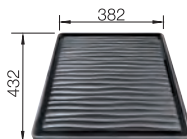

Bamboo chopping board

239449
£ 48.00

Foldable Grid

238482
£ 78.00

Wave drainer

230734
£ 48.00

BLANCO UNIT WITH ESSENTIAL 530-U

CAMIA