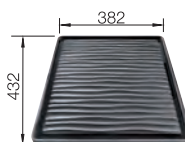

Wave drainer

230734
£ 48.00