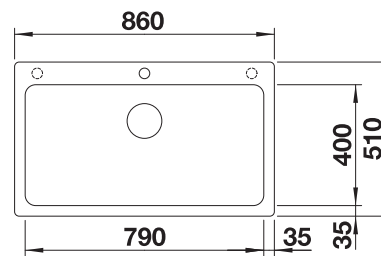

TECHNICAL DRAWING

1. Pre-drilled holes for tapping or drilling
2. Bowl Depth 220 mm
   Cut out size: 840 x 490 x R15

SUGGESTED OPTIONAL ACCESSORIES

Top rails

235906
£ 78.00

Solid beech chopping board

225362
£ 78.00

Universal floating grid

234795
£ 68.00

BLANCO UNIT WITH NAYA XL 9

SONEA-S Flexo

see page 227

FWD Medium

see page 269