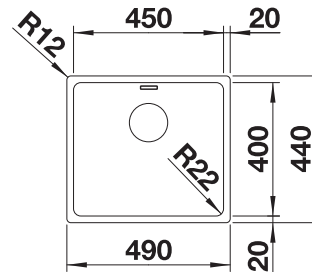

£ 488.00

SCOPE OF SUPPLY

Waste and overflow fitting with space-saving pipe, 3 1/2" InFino basket strainer, fixing kit included

TECHNICAL DRAWING

Bowl Depth 190 mm
Cut out size: 480 x 430 x R15
Universal handing