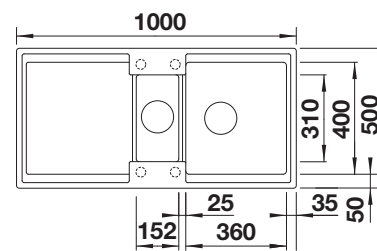

TECHNICAL DRAWING

○ Pre-drilled holes for tapping or drilling
Bowl Depth 200/135 mm
Cut out size: 980 x 480 x R15

SUGGESTED OPTIONAL ACCESSORIES

Universal floating grid

234795
£ 68.00

Solid beech chopping board

225362
£ 78.00

Sink Drainer 2-in-1

527644
£ 58.00

BLANCO UNIT WITH ADIRA 6 S

SONEA-S Flexo

see page 227

FWD Medium

see page 269