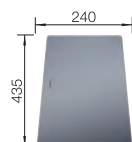

SUGGESTED OPTIONAL ACCESSORIES

Glass chopping board

227697
£ 68.00