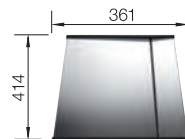

Lay-on drainer

223067
£ 218.00