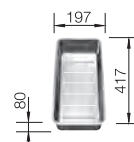

Bowl Depth 190 mm
Cut out size: 730 x 430 x R15
Universal handing

SUGGESTED OPTIONAL ACCESSORIES

Glass chopping board

227697
£ 68.00

Stainless steel colander

227692
£ 48.00

Multi-functional wire basket

223297
£ 98.00