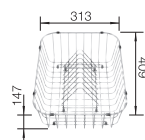

Crockery basket with plate stack

507829
£ 58.00