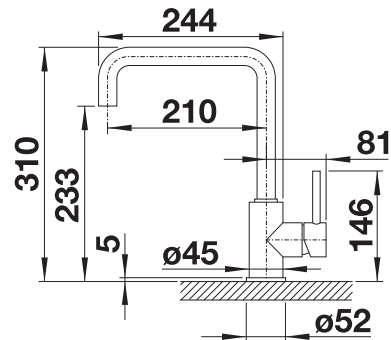

SCOPE OF SUPPLY

- 6 litre Eco flow regulated tap
- Ø 35 mm tap hole required
- Flexible connector pipes, 700 mm long and ½" nut
- Requires balanced high pressure supply only, minimum 1.0 bar
- Fit metal stabilising bracket if required, item number 513383