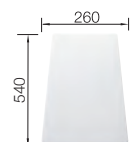

SUGGESTED OPTIONAL ACCESSORIES

Chopping board

210521
£ 78.00

Solid beech chopping board

225362
£ 78.00

Crockery basket with plate stack
507829
£ 58.00

BLANCO UNIT WITH ELON 45 S

LANORA Twin