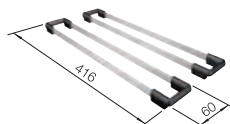

TECHNICAL DRAWING

Bowl Depth 190 mm
Cut out: 340 x 400 x R22
Universal handing

SUGGESTED OPTIONAL ACCESSORIES

Ash compound chopping board
230700
£ 98.00

Top rails
235906
£ 78.00

Foldable Grid
238482
£ 78.00