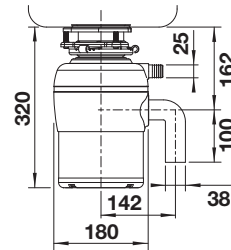

- Food Waste Disposer designed for small households
- 2 grinding stages for fine grinding results
- Grinding components made of high-quality stainless steel
- High quality and powerful AC induction motor
- 900ml volume of grinding chamber
- Easy to install thanks to 3 bolt installation system
- Optimal interface management for BLANCO sinks and bowls

Power supply required

AC INDUCTION MOTOR	POWER PLUG TYPE	TRADE LIST PRICE £	TECHNICAL DRAWING
0.5 HP/ 230 V/ 50 Hz/ 10 A	UK 3 pin plug	456438 £ 348.00	3 1/2" sink outlet required Product weight: 7.4 kg Requires connection to electrical socket Non-detachable 90 cm power cord Reset-button on bottom of the FWD (note accessibility)