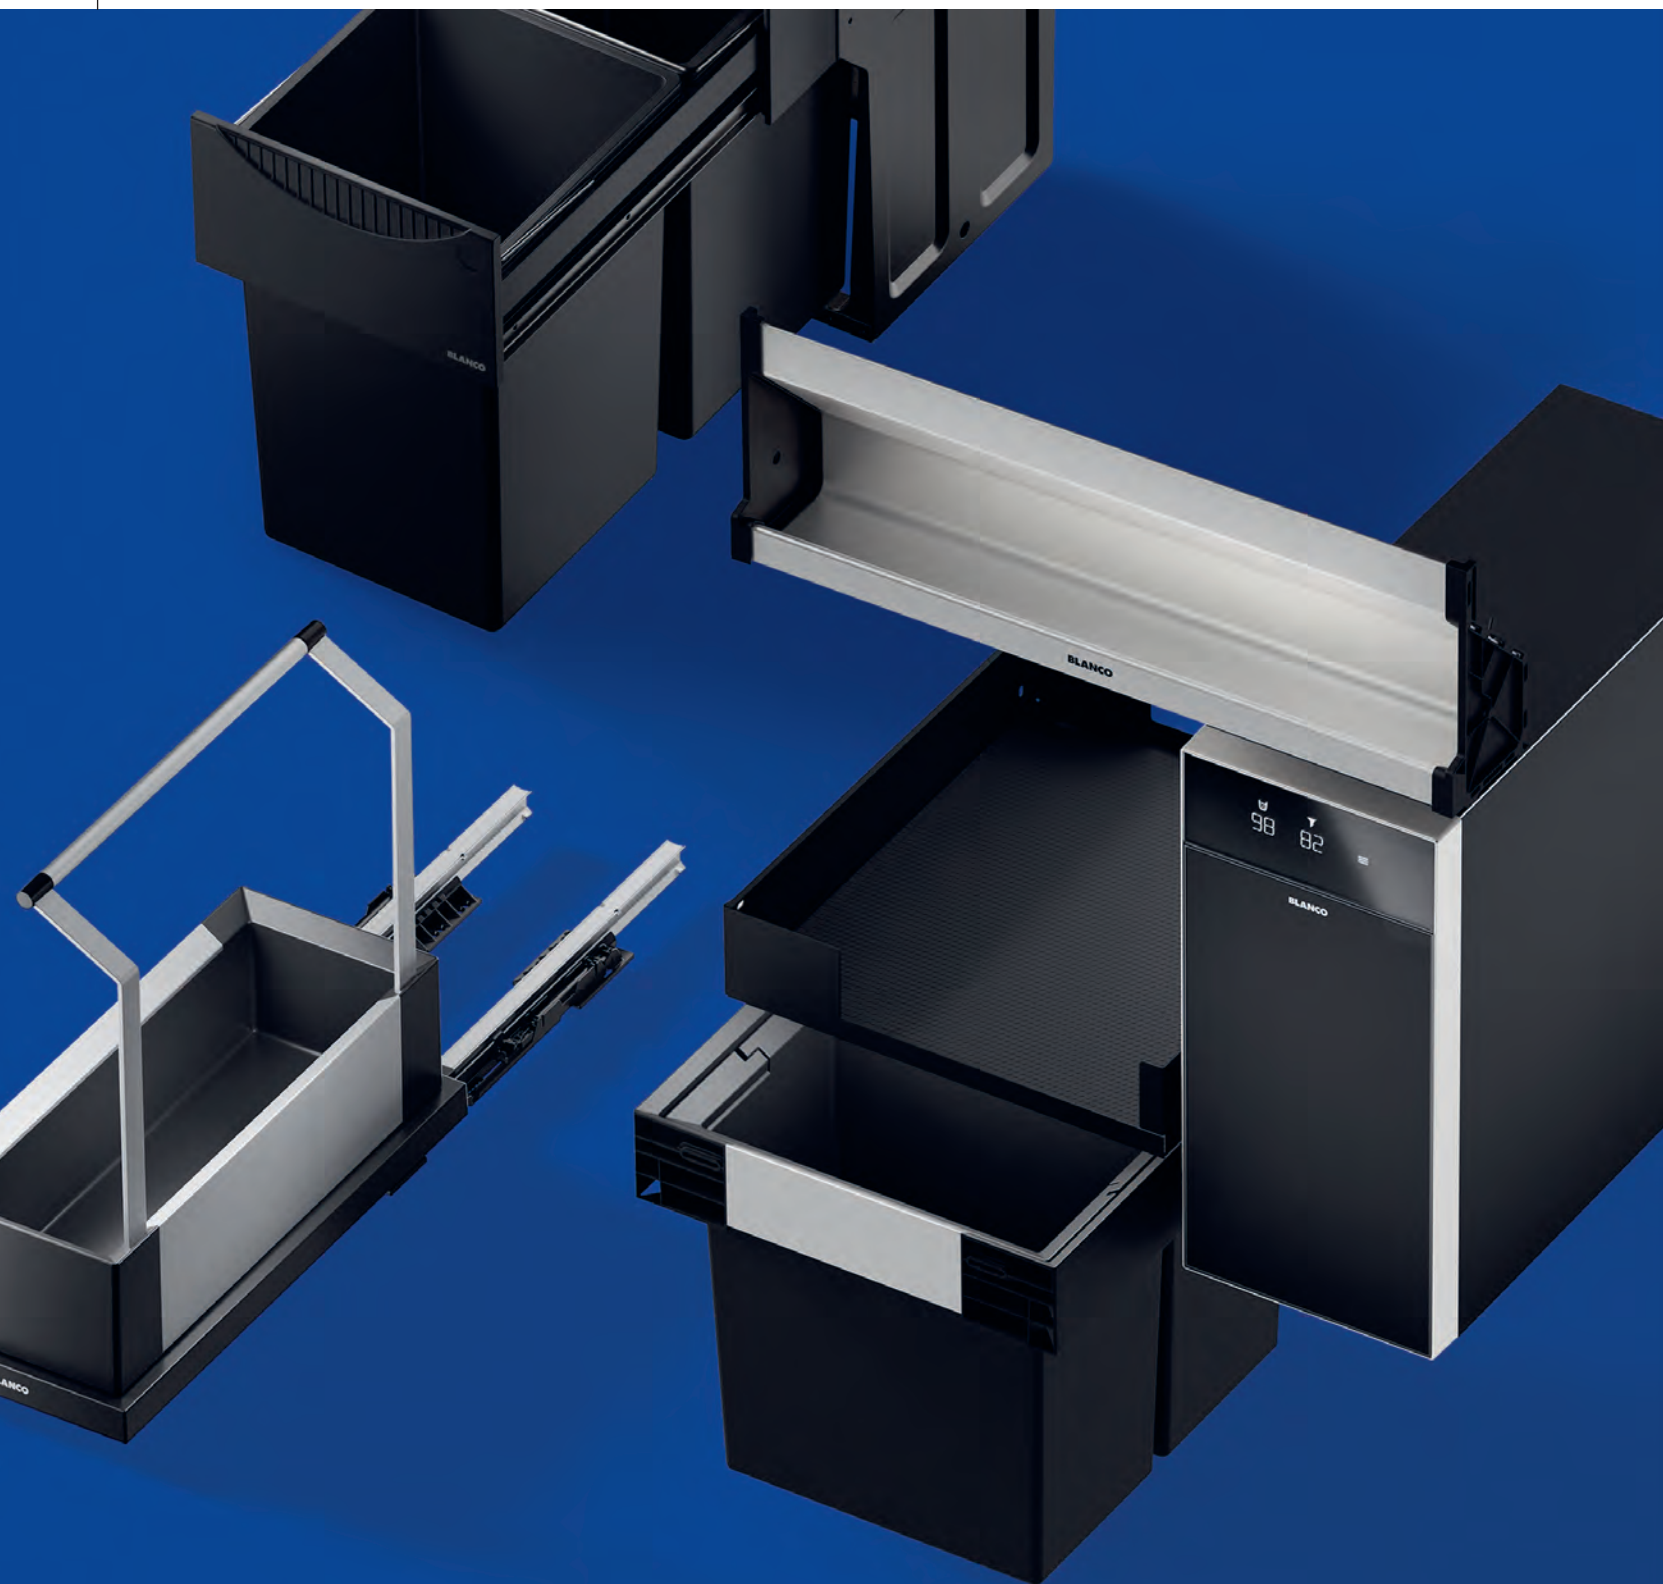

MULTIFUNCTIONAL STAINLESS STEEL COLANDER SEE PAGE		305
UNIVERSAL CUTTING BOARDS SEE PAGE		300
FOLDABLE GRID SEE PAGE		298
BLANCO CARE SEE PAGE		306

TIDINESS IS HALF THE BATTLE IN THE KITCHEN.

With a variety of **MODULAR** organisation and waste systems and a revolutionary complete system, consumers benefit from a tidy worktop and optimally organised waste containers, consumables and utensils.