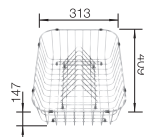

Crockery basket with plate stack

507829
£ 58.00