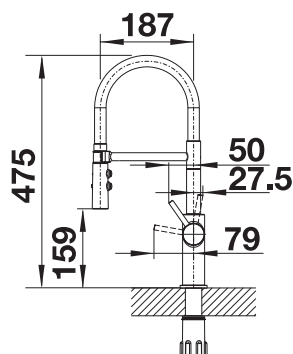

TECHNICAL DRAWING

SCOPE OF SUPPLY

- Ø 35 mm tap hole required
- Flexible connector pipes, 700 mm long and 3/8" nut
- Requires balanced high pressure supply only, minimum 1.0 bar
- Fit metal stabilising bracket if required, item number 513383

SUGGESTED OPTIONAL ACCESSORIES

SUGGESTED SOAP DISPENSER

LATO Soap dispenser

see page 265

SUGGESTED REMOTE CONTROL

Pop-up control, satin dark
steel

see page 290