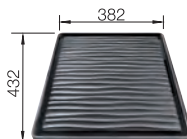

Wave drainer

230734
£ 48.00