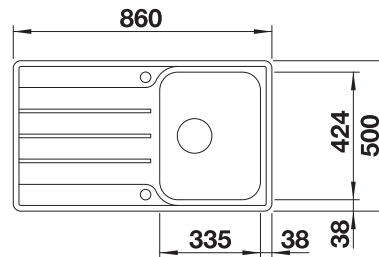

- Modern linear shape
- Maximized bowl capacity for more functionality
- Spacious tap ledge and drainer area
- Elegant IF flat-rim for installation from above
- Can be installed reversibly
- 3 1/2" basket strainer

450 cabinet size mm | Flat rim IF

SURFACE	SCOPE OF SUPPLY	REVERSIBLE	TRADE LIST PRICE £
brushed finish	without pop-up waste	454795	£ 298.00

SCOPE OF SUPPLY	TECHNICAL DRAWING

Waste fitting with space-saving pipe, 3 1/2" basket strainer

Bowl Depth 205 mm
Cut out size: 840 x 480 x R15
Universal handing