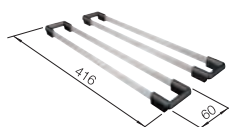

Top rails

235906
£ 78.00