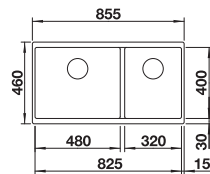

Undermount installation

900 mm

SILGRANIT bowls

3.1

CABINET SIZE MM	900	900
SUBLINE-U	480/320-U	800-U
	Bowl left	
	525993	526005
	523584	523141
	523585	523142
	527351	527357
	523588	523145
	527168	527174
	523591	523148
	523593	523150
Trade list price £	£ 848.00	£ 738.00
Bowl Depth	200/200 mm	220 mm
BOWL RADIUS		
PLANNING NOTE	Cut out size: 825 x 400 x R10	Cut out: 800 x 400 x R10
SCOPE OF SUPPLY InFino basket strainer without remote control	Waste fitting with space-saving pipe, two 3 1/2" InFino basket strainer	Waste fitting with space-saving pipe, 3 1/2" InFino basket strainer