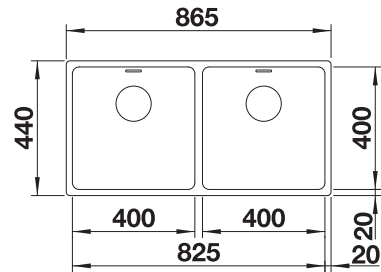

- Unique composition of visual forms and functional detailing
- The combination of radii and surface design creates a modern design
- High quality features consisting of a covered C-overflow and InFino drain system - elegantly integrated and easy-care
- For undermount installation

900

cabinet size mm

Undermount installation

900 mm

SURFACE	SCOPE OF SUPPLY		TRADE LIST PRICE £
satin polish	without pop-up waste	522987	£ 848.00
SCOPE OF SUPPLY		TECHNICAL DRAWING	

Waste and overflow fitting with space-saving pipe, 3 1/2" InFino basket strainer, fixing kit included

Bowl Depth 190/190 mm
Cut out: 825 x 400 x R22
Universal handing