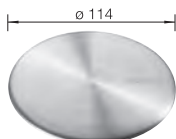

SUGGESTED OPTIONAL ACCESSORIES

CapFlow Cover

517666
£ 18.00