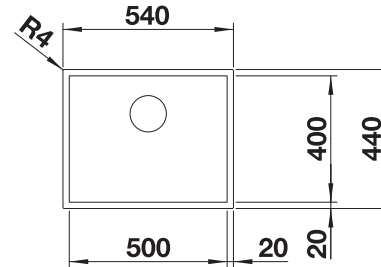

- Zero radius design with the striking rectangular bowl geometry
- Matt velvet looks with a homogeneous surface structure and pleasantly warm to the touch
- Highly resistant to scratches
- With the covered C-overflow in Durinox
- InFino drain system – elegantly integrated and easy-care
- Easy to combine, matching accessory solutions

600 cabinet size mm | Undermount installation

600 mm

Stainless steel bowls

4

SURFACE	SCOPE OF SUPPLY	TRADE LIST PRICE £
Durinox	without pop-up waste	521559
SCOPE OF SUPPLY		TECHNICAL DRAWING

Undermount bowl with 3 1/2" InFino basket strainer waste, overflow and waste, fixing kit included

Bowl Depth 175 mm
Cut out information supplied with bowls.
Cut out CNC files also available on www.blanco.co.uk for download.