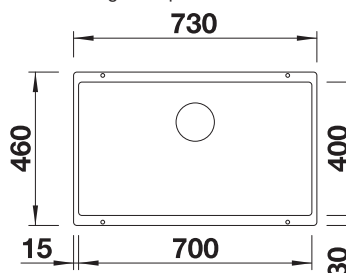

TECHNICAL DRAWING

Bowl Depth 190 mm
Cut out radius: 10 mm

Note: Drainage components must be ordered separately.

see page

SUGGESTED OPTIONAL ACCESSORIES

Ash compound chopping board
230700
£ 98.00

Sink Drainer 2-in-1
527644
£ 58.00

Stainless steel colander
227689
£ 58.00

BLANCO UNIT WITH SUBLINE 700-U FOR COLOURED COMPONENTS

LINUS-S
see page 236

FWD Medium
see page 269