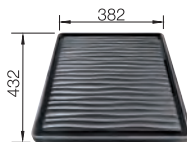

Wave drainer

230734
£ 48.00