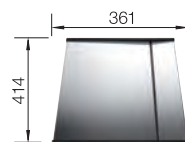

Lay-on drainer

223067
£ 218.00