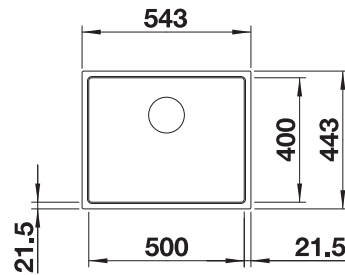

SCOPE OF SUPPLY

Waste fitting with space-saving pipe, 3 1/2" InFino basket strainer

TECHNICAL DRAWING

Bowl Depth 190 mm
Cut out size: 532 x 432 x R10, Universal handing

SUGGESTED OPTIONAL ACCESSORIES

Top rails