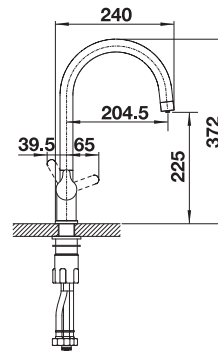

TECHNICAL DRAWING

SCOPE OF SUPPLY

Mixer tap:

- Ø 35 mm tap hole required
- Flexible connector pipes, 500 mm long and 3/8" nut
- High-quality filter system consisting of filter head and multi-stage filter cartridge
- Flowmeter to display remaining filter capacity
- Requires balanced high pressure supply only, minimum of 1.0 bar
- Fit metal stabilising bracket if required, item number 513383
- Replacement cartridge: Heavy metal filter / Reduces chemicals and chlorines / Filter requires changing up to every 1,800 litres dependent upon water hardness in your area
- Filter system sold separately.

SUGGESTED OPTIONAL ACCESSORIES

Drink Filter Set Soft L

527453
£ 348.00

Detailed dimensions, drawings and cut-out details: www.blanco.co.uk.
Prices exclude VAT.

SUGGESTED SOAP DISPENSER

LATO Soap dispenser

see page 265

SUGGESTED REMOTE CONTROL

Pop-up control, chrome

see page 290

BLANCO

217