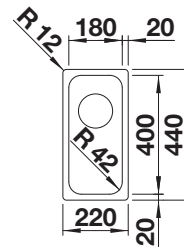

- A harmonious interplay between functional and visual elements
- High-quality features with covered C-overflow and InFino drain system – elegantly integrated and easy-care
- Convenient bowl volume and base surface designed for practical use
- Functional accessories optionally available

300 cabinet size mm | Undermount installation

SURFACE	SCOPE OF SUPPLY	TRADE LIST PRICE £
brushed finish	without pop-up waste, without accessories	526113

SCOPE OF SUPPLY	TECHNICAL DRAWING

Waste kit with space-saving pipe, 3 1/2" InFino basket strainer, fixing kit

Bowl Depth 125 mm
Cut out information supplied with bowls.
Cut out CNC files also available on www.blanco.co.uk for download.

300 mm

Stainless steel bowls

4