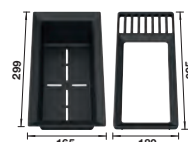

Sink Drainer 2-in-1
527644
£ 58.00