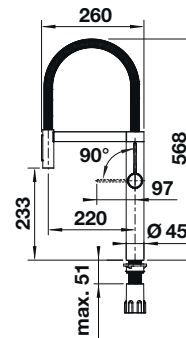

- Iconic mixer tap combining exquisite design with semi-pro functionality
- Manual or hands-free operation with ingenious dual sensor technology integrated in the hose arm and tap body for optimised kitchen workflows
- Wave sensor on the tap body activates hands-free operation
- Hands-free sensor on the spray arm activates automatic operation
- Supplied with electrical plug and integrated battery backup

Power supply required

Senso

Extendable spray

PVD

TRADE LIST
PRICE £

TECHNICAL DRAWING

PVD steel

High
Pressure

527462

£ 998.00