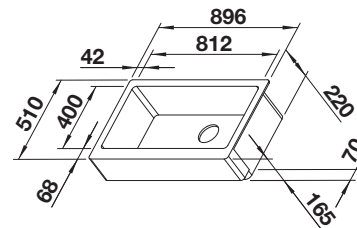

SUGGESTED OPTIONAL ACCESSORIES

Universal floating grid

234795
£ 68.00

BLANCO UNIT WITH VINTERA XL 9

CHOICE Icona

FWD Max

see page 204

see page 268