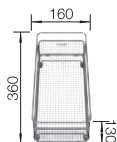

Multi-functional wire basket

223297
£ 98.00