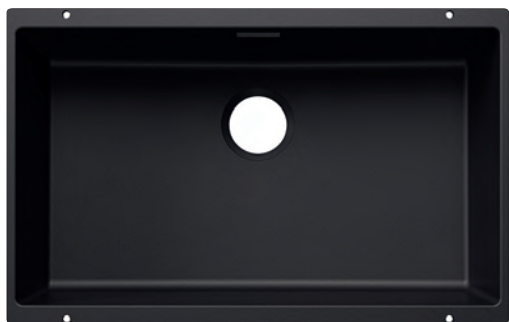

FWD Medium

see page 269

SUBLINE 700-U FOR COLOURED COMPONENTS SILGRANIT

800 mm

Coloured Components

3.2

- Undermount bowl for discerning demands on design
- Timelessly elegant, contoured bowl design
- High quality features with covered C-overflow and InFino drain system – elegantly integrated and easy-care
- Maximum colour flexibility by choosing complementing waste fitting set in satin gold, black matt, satin dark steel or satin platinum metal finishes