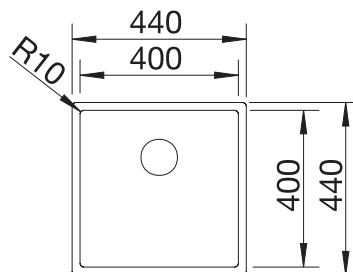

- Elegant-pure bowl design
- Concise 10 mm radius for a more refined design, without doing away with practical benefits
- Optimum utilisation of the bowl capacity thanks to extra-deep bowls and distinctively small radii
- InFino drain system – elegantly integrated and easy-care

450 cabinet size mm | Undermount installation

SURFACE	SCOPE OF SUPPLY	TRADE LIST PRICE £
satin polish	without pop-up waste	£ 628.00

SCOPE OF SUPPLY	TECHNICAL DRAWING
Waste and overflow fitting with space-saving pipe, 3 1/2" InFino basket strainer, fixing kit included	Bowl Depth 190 mm Cut out: Template provided Technical note: The undermount bowl edge is not closed at the corners.