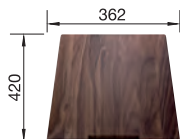

SUGGESTED OPTIONAL ACCESSORIES

Wooden chopping board

223074
£ 198.00

Orga Shelf 60 H

527459
£ 98.00

Foldable Grid

238482
£ 78.00

BLANCO UNIT WITH CLARON 500-U DURINOX