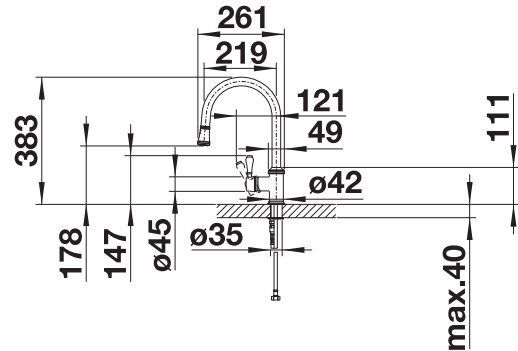

Extendable
spray

Pull-out
dual spray

High
pressure

PVD				TRADE LIST PRICE £
	satin gold	High Pressure	526689	£ 408.00

METALLIC SURFACE				TRADE LIST PRICE £
	chrome	High Pressure	524287	£ 298.00

TECHNICAL DRAWING