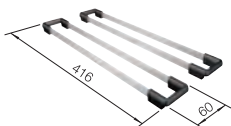

SUGGESTED OPTIONAL ACCESSORIES

Top rails

235906
£ 78.00