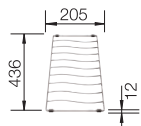

SCOPE OF SUPPLY

Stainless steel drainer grid, waste fitting with space-saving pipe, 3 1/2" InFino basket strainer

Stainless steel grid