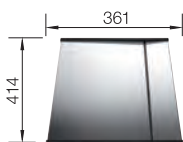

SUGGESTED OPTIONAL ACCESSORIES

Lay-on drainer

223067
£ 218.00