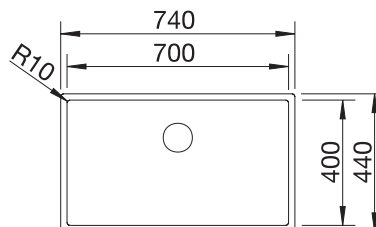

- Elegant and pure bowl design with striking, dark grey surface
- Pleasantly warm feel thanks to high quality, pure, non-coated stainless steel
- In this edition, seamlessly coordinated look with fittings in elegant satin dark steel (C-overflow and InFino drain system)
- Concise 10 mm radius for a more refined design, without doing away with practical benefits

800 cabinet size mm | Undermount installation

SURFACE	SCOPE OF SUPPLY	TRADE LIST PRICE £
Dark Steel	without pop-up waste	£ 1298.00

SCOPE OF SUPPLY	TECHNICAL DRAWING
Waste and overflow fitting kit with space saving pipe, 3 1/2" InFino basket strainer, fixing kit included	Bowl Depth 190 mm