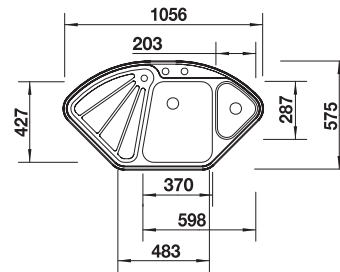

TECHNICAL DRAWING

Bowl Depth 185/130 mm
Cut out: provided, right hand bowl only
Minimum suggested tap spout length 225mm