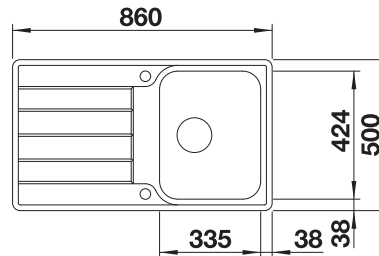

- A modern interpretation of classic design features
- High-quality features with the covered C-overflow and elegantly integrated InFino strainer with flat and intuitive PushControl remote control
- Compact sink with spacious functional areas
- Elegant IF flat-rim for installation from above
- Can be installed reversibly

450 cabinet size mm | Flat rim IF

SURFACE	SCOPE OF SUPPLY	REVERSIBLE	TRADE LIST PRICE £
brushed finish	with pop-up waste	525330	£ 348.00

SCOPE OF SUPPLY	TECHNICAL DRAWING

Waste kit with space-saving pipe, 1 x 3 1/2" InFino basket strainer with drain remote control (PushControl)

Bowl Depth 205 mm
Cut out: 840 x 480 x R15
Universal handing