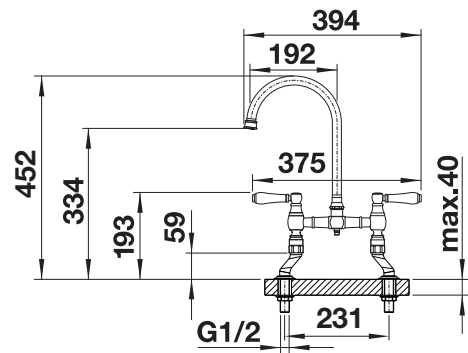

Solid
spout

High
pressure

PVD			TRADE LIST PRICE £
	satin gold	High Pressure	526690
			£ 418.00

METALLIC SURFACE			TRADE LIST PRICE £
	chrome	High Pressure	524281
			£ 308.00

TECHNICAL DRAWING

SCOPE OF SUPPLY