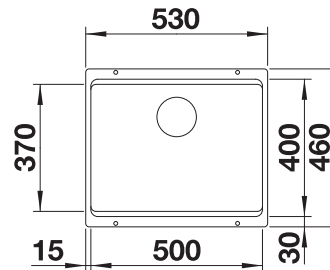

TECHNICAL DRAWING

Bowl Depth 200 mm
Note: Drainage components must be ordered separately.

see page

SUGGESTED OPTIONAL ACCESSORIES

Ash compound chopping board
230700
£ 98.00

Stainless steel colander
227689
£ 58.00

Foldable Grid
238482
£ 78.00

BLANCO UNIT WITH ETAGON 500-U FOR COLOURED COMPONENTS

CHOICE Icona
see page 204

SELECT II 40/1 Combi
see page 273