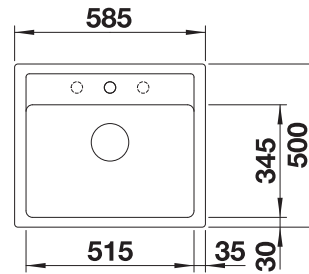

TECHNICAL DRAWING

- Pre-drilled holes for tapping or drilling
- Bowl Depth 190 mm
- Cut out size: 565 x 480 x R15, Universal handing