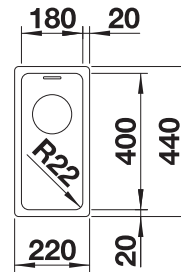

Waste and overflow fitting with space-saving pipe, 3 1/2" InFino basket strainer, fixing kit included

Bowl Depth 130 mm
Cut out: 180 x 400 x R22
Universal handing

Stainless steel
bowls

4

SUGGESTED OPTIONAL ACCESSORIES