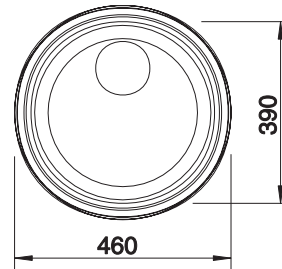

513306

£ 198.00

SCOPE OF SUPPLY

Waste fitting with space-saving pipe, 3 1/2" basket strainer

TECHNICAL DRAWING

Bowl Depth 165 mm
Inset cut out size: Diameter 444mm. Undermount cut out size installation without overhang, required Ø 424 mm - for undermount installation add undermount clips 212330.