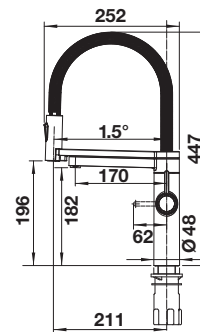

- Semi-professional mixer tap: cold, hot and filtered cold water
- Delivering exactly the amount of filtered water you need
- Intuitive measuring function and touch control for improved efficiency and reduced water consumption
- Separate spout for purified drinking water can be used simultaneously with flexible spout
- Market leading, high quality five-stage filtration system with DigiFlow meter

Filter

Volume

Power supply required

PVD

TRADE LIST
PRICE £

TECHNICAL DRAWING

PVD steel

526311

£ 998.00