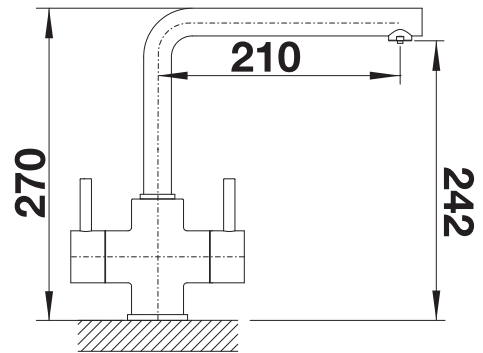

TECHNICAL DRAWING

SCOPE OF SUPPLY

- Ø 35 mm tap hole required
- Flexible connector pipes, 500 mm long and ½" nut
- Suitable for low pressure, gravity and pressure systems, maximum 5.0 bar, minimum 0.3 bar
- Fit metal stabilising bracket if required, item number 513383

SUGGESTED OPTIONAL ACCESSORIES