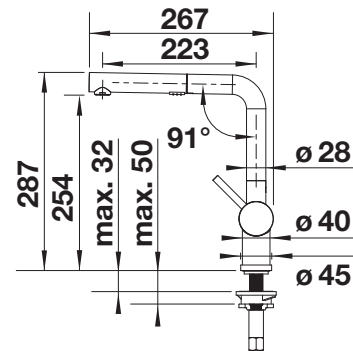

TECHNICAL DRAWING

SCOPE OF SUPPLY

- Single lever monobloc mixer tap
- Pull-out two-spray hose with two jet shower options -aerated stream to powerful rinse spray
- With ceramic disk cartridge
- Ø 35 mm tap hole required
- Flexible connector pipes, 700 mm long and 3/8" nut
- 140° swivel spout for greater reach
- Requires a balanced high pressure supply only, minimum 2.0 bar
- Fit metal stabilising bracket if required, item number 513383

SUGGESTED OPTIONAL ACCESSORIES

Hose protection tidy

511920
£ 14.80