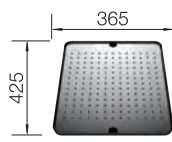

Draining tray
513485
£ 98.00