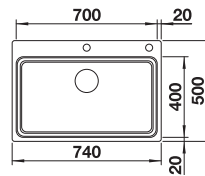

Trade list price £

£ 768.00

Bowl Depth

190 mm

BOWL RADIUS

SCOPE OF SUPPLY

InFino basket strainer with remote control

With ETAGON rails in stainless steel, waste fitting with space-saving pipe, 3 1/2" InFino basket strainer
Cut out size: Template provided with sink
Universal handing