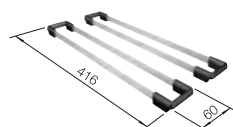

Top rails

235906
£ 78.00

BLANCO UNIT WITH CLARON 400-U

CHOICE Icona

see page 204

FWD Max

see page 268

ANDANO 400-U STAINLESS STEEL