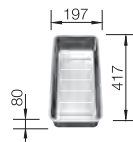

Stainless steel colander

227692
£ 48.00