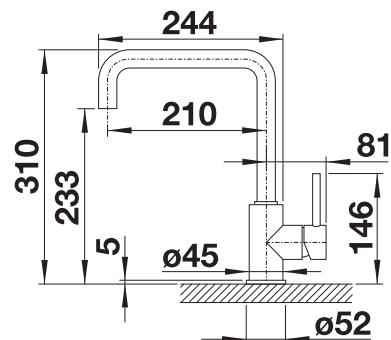

SCOPE OF SUPPLY

- Ø 35 mm tap hole required
- Flexible connector pipes, 700 mm long and ½" nut
- Requires balanced high pressure supply
- only, minimum 1.0 bar
- Fit metal stabilising bracket if required, item number 513383