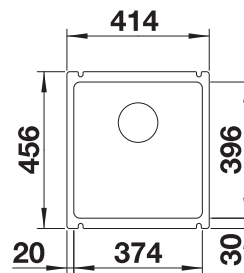

- Undermount bowl for solid surface worktops
- Timelessly elegant, contoured bowl design
- Wide range featuring large and small bowls
- InFino drain system – gracefully integrated and easy-care
- Ceramic for easy care

450 cabinet size mm | Undermount installation

COLOUR	SCOPE OF SUPPLY		TRADE LIST PRICE £
crystal white gloss	without pop-up waste	523726	£ 498.00
SCOPE OF SUPPLY		TECHNICAL DRAWING	R18

Waste fitting with space-saving pipe, 3 1/2" InFino basket strainer

Bowl Depth 185 mm
Cut out size: 364 x 386 x R15

Please note:
Minimum depth of worktop 25 mm

450 mm

Ceramic bowls