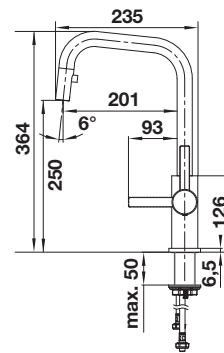

TECHNICAL DRAWING

SCOPE OF SUPPLY

- Ø 35 mm tap hole required
- Flexible connector pipes, 700 mm long and 3/4" nut
- Requires balanced high pressure supply
- only, minimum pressure 1.0 bar
- Fit metal stabilising bracket if required, item number 513383