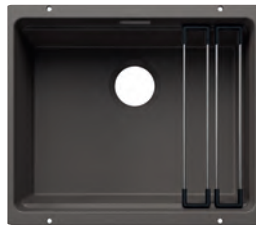

SINK/BOWL

ETAGON 500-U for Coloured Components

Undermount installation

volcano grey
see page 85

Further options:

ETAGON is also available in other colours.
see page 65-66, 68-69, 82, 85-86, 96-98,
110-112, 155-156