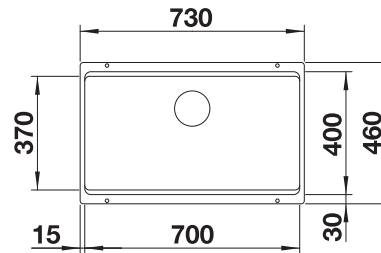

TECHNICAL DRAWING

Bowl Depth 200 mm
Note: Drainage components must be ordered separately.

see page

SUGGESTED OPTIONAL ACCESSORIES

Ash compound chopping board
230700
£ 98.00

Glass chopping board
227697
£ 68.00

Stainless steel colander
227689
£ 58.00

BLANCO UNIT WITH ETAGON 700-U FOR COLOURED COMPONENTS

CHOICE Icona
see page 204

FWD Max
see page 268