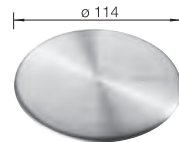

SUGGESTED OPTIONAL ACCESSORIES

Multi-functional wire basket

223297
£ 98.00

Crockery basket with plate stack

507829
£ 58.00

CapFlow Cover

517666
£ 18.00

BLANCO UNIT WITH ZIA 9 E