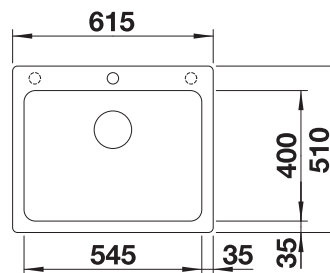

TECHNICAL DRAWING

○ Pre-drilled holes for tapping or drilling
Bowl Depth 200 mm
Cut out size: 595 x 490 x R15

SUGGESTED OPTIONAL ACCESSORIES

Top rails

235906
£ 78.00

Solid beech chopping board

225362
£ 78.00

Sink Drainer 2-in-1

527644
£ 58.00

BLANCO UNIT WITH NAYA 6

SONEA-S Flexo

see page 227

FWD Medium

see page 269