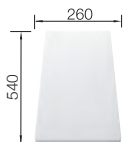

SUGGESTED OPTIONAL ACCESSORIES

Chopping board

210521
£ 78.00