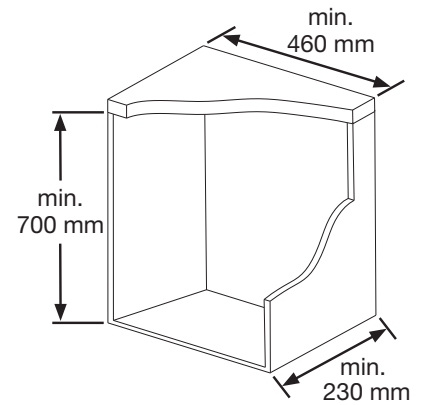

PLANNING INFORMATION.

FOR PLANNING BLANCO WATER SYSTEMS.

Hot water systems and filter systems
In combination with a BLANCO Waste system (SELECT II Combi)

Installation without waste system

All-In-One systems: (e.g. BLANCO CHOICE):
In combination with a BLANCO Waste system (SELECT II Combi)

The base unit can be positioned either on the left or right in the base cabinet
No installations (water connections or sockets etc.) behind the under-counter unit (200 x 440 mm).

Example 2

Installation without waste system

(Required installation space for the base unit)

The system requires a minimum base cabinet volume for the circulation of air. Ventilation openings to ensure a permanent exchange of air from the base unit.