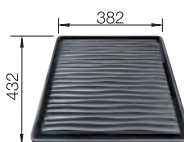

Wave drainer

230734
£ 48.00