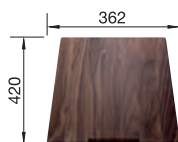

SUGGESTED OPTIONAL ACCESSORIES

Wooden chopping board

223074
£ 198.00