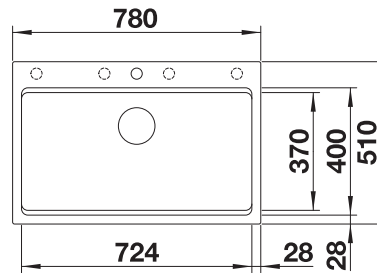

TECHNICAL DRAWING

- Pre-drilled holes for tapping or drilling
- Bowl Depth 220 mm
- Cut out: Details provided
- Universal handing