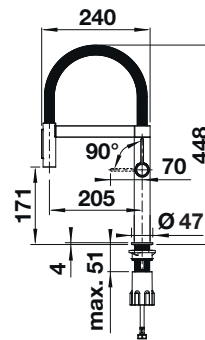

- Iconic mixer tap combining exquisite design with semi-professionality
- Manual or hands-free operation with ingenious dual sensor technology integrated in the hose arm and tap body for optimised kitchen workflows
- Wave sensor on the tap body activates hands-free operation
- Hands-free sensor on the spray arm activates automatic operation
- Supplied with electrical plus with integrated battery backup

Power supply required

Senso

Extendable spray

PVD

TRADE LIST
PRICE £

TECHNICAL DRAWING

PVD steel	High Pressure	527466	£ 948.00