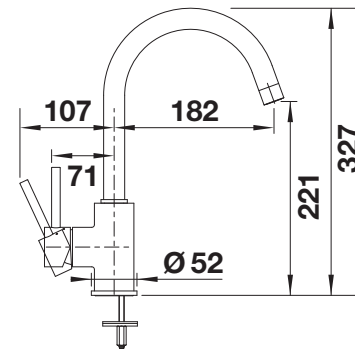

SCOPE OF SUPPLY

- 6 litre Eco Flow regulated tap
- Ø 35 mm tap hole required
- Flexible connector pipes, 700 mm long and 1/2" nut
- Requires balanced high pressure supply only, minimum 1.0 bar
- Fit metal stabilising bracket if required, item number 513383