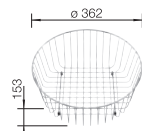

Crockery basket

220574
£ 48.00