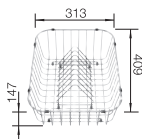

Crockery basket with plate stack

507829
£ 58.00