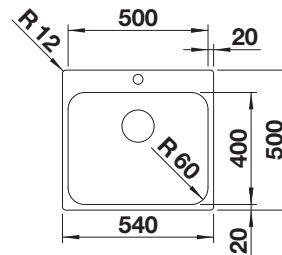

Bowl Depth 175 mm
Cut out size: 530 x 490 x R60

Universal handing. Single hole for tap, not compatible with pop up waste

Stainless steel bowls

4

SUGGESTED OPTIONAL ACCESSORIES

Stainless steel colander

Glass chopping board