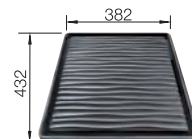

SUGGESTED OPTIONAL ACCESSORIES

Stainless steel colander

227692
£ 48.00

Foldable Grid

238482
£ 78.00

Wave drainer

230734
£ 48.00

BLANCO UNIT WITH ANDANO 180-IF