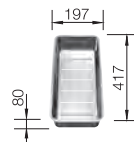

Stainless steel colander
227692
£ 48.00