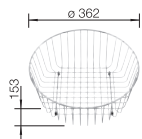

SCOPE OF SUPPLY

Waste fitting with space-saving pipe, 3 ½" basket strainer

TECHNICAL DRAWING

Bowl Depth 165 mm
Cut out size: Diameter 430mm

SUGGESTED OPTIONAL ACCESSORIES

Crockery basket

220574
£ 48.00

Chopping board