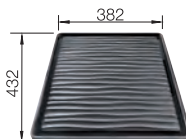

Wave drainer

230734
£ 48.00