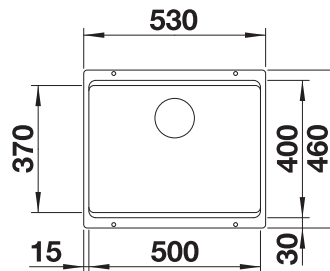

SCOPE OF SUPPLY

With ETAGON rails in stainless steel, waste fitting with space-saving pipe,
3 ½" InFino basket strainer

2 x ETAGON rails

TECHNICAL DRAWING

Bowl Depth 200 mm
Cut out size: 500 x 400 x R20, Universal handing