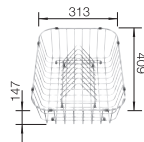

- Can be used in the sink or on the drainer surface
- Practical plate stacker built into design
- Made of high-quality easy-care stainless steel

CROCKERY BASKET AND STACK

- Crockery basket with plate stack

507829

TRADE LIST
PRICE £

£ 58.00