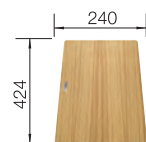

Glass chopping board
227697
£ 68.00

Stainless steel colander
227689
£ 58.00

BLANCO UNIT WITH SUBLINE 400-U FOR COLOURED COMPONENTS

LINUS-S
see page 236

FWD Medium
see page 269

4 STAINLESS STEEL BOWLS

ANDANO	93, 94, 95, 106, 107, 108, 120, 121, 122, 129, 130, 134, 135, 136, 144, 145, 149, 150
CLARON	92, 99, 100, 101, 102, 113, 114, 115, 116, 128, 133, 143, 148
ESSENTIAL	127
ETAGON	96, 97, 98, 110, 111, 112
RONDOSOL	141, 142
SOLIS	109, 123, 131, 137, 146, 151
SUPRA	124, 125, 126, 132, 138, 139, 140, 147, 152
ZEROX	103, 104, 105, 117, 118, 119