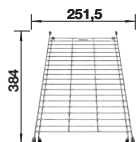

SUGGESTED OPTIONAL ACCESSORIES

Universal floating grid

234795
£ 68.00