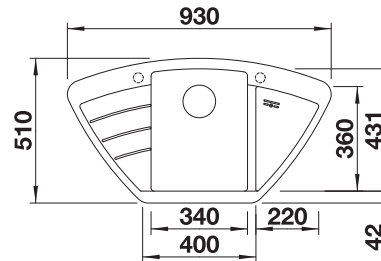

TECHNICAL DRAWING

- Pre-drilled holes for tapping or drilling
- Bowl Depth 180/27 mm
- Cut out: Template provided with sink