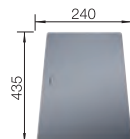

235906
£ 78.00

Ash compound chopping board

230700
£ 98.00

Glass chopping board

227697
£ 68.00

BLANCO UNIT WITH SUBLINE 340/160-U FOR COLOURED COMPONENTS

LINUS-S

see page 236