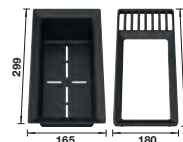

234795
£ 68.00

Solid beech chopping board

225362
£ 78.00

Sink Drainer 2-in-1

527644
£ 58.00

BLANCO UNIT WITH ADIRA 6 S

SONEA-S Flexo

see page 227