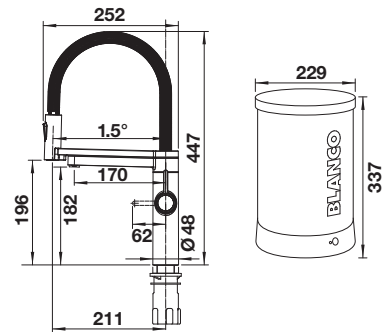

TECHNICAL DRAWING

SCOPE OF SUPPLY

System:

- Top-quality high-pressure titanium boiler - extremely corrosion-resistant, fully tasteless
- 4 litre capacity titanium boiler
- Dispenses 100° C boiling temperature
- Energy efficient (approx. 16W consumption in standby mode)
- Power outlet: 230 VAC, 50/60 Hz.
- Nominal power: 2200 W
- Safety group including drain system pipe connection
- High-end water filtering system by BWT, including filter head and multi-stage filter cartridge
- Control box with integrated display to show remaining filter capacity

Tap:

- Semi-professional tap
- Ceramic disc control
- Various flexible connection hoses and connection bends for particularly easy and safe assembly
- Patented jet regulator for markedly reduced scaling
- Requires high pressure supply only, min 1.2bar
- Fit metal stabilising bracket if required, item No. 513383

SUGGESTED OPTIONAL ACCESSORIES

Drink Filter Soft M	Drink Filter Soft S	Drink Filter Soft Magnesium M
527889 £ 98.00	526259 £ 66.00	526260 £ 88.00

SUGGESTED SOAP DISPENSER

LATO Soap dispenser

see page 265

SUGGESTED WASTE MANAGEMENT

SELECT II Compact 60/2

see page 274