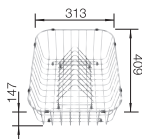

Chopping board

210521
£ 78.00

Solid beech chopping board

225362
£ 78.00

Crockery basket with plate stack
507829
£ 58.00

BLANCO UNIT WITH LIVIT 45 S SALTO

MAX II

see page 246