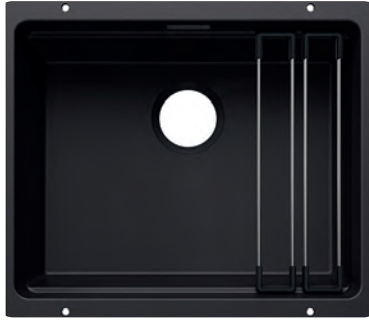

- Ingenious rails for smooth multitasking. Our innovative flagship sink family
- Gain separate working levels with the clever ETAGON rails
- Elegant InFino strainer for swift water drainage and sink drying
- Maximum colour flexibility by choosing complementing waste fitting set in satin gold, black matt, satin dark steel or satin platinum metal finishes - to be ordered with separate article number