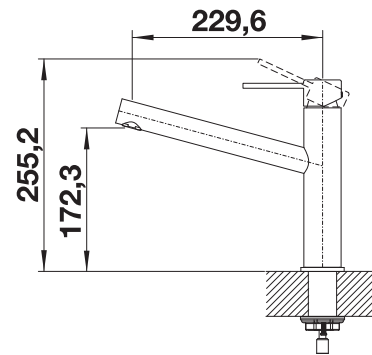

- High-quality design in solid stainless steel, brushed finish
- Clear mixer tap design for modern kitchens
- Plenty of freedom of movement and easy to operate thanks to the high spout

Solid
spout

High
pressure

METALLIC SURFACE			TRADE LIST PRICE £	TECHNICAL DRAWING
brushed stainless steel	High Pressure	523118	£ 328.00