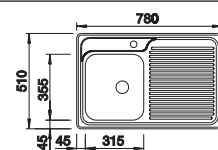

Waste fitting with 3 1/2" basket strainer

Planning Note:
Cut out size: 762 x 492 x R15
Please state hand of bowl

SCOPE OF SUPPLY
Without drain remote control

400 mm

Stainless steel
sinks

7

SUGGESTED OPTIONAL ACCESSORIES

Chopping board

Solid beech chopping board

Crockery basket with plate
stack
507829
£ 58.00

210521
£ 78.00

225362
£ 78.00