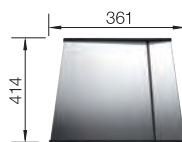

Lay-on drainer

223067
£ 218.00