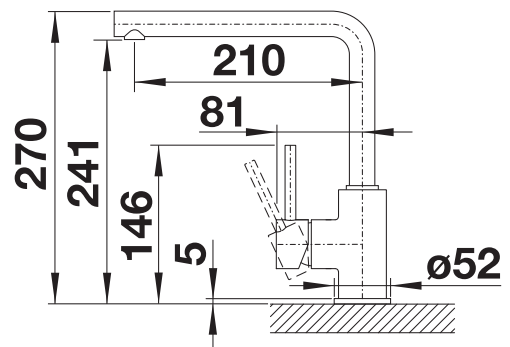

TECHNICAL DRAWING

SCOPE OF SUPPLY

- Ø 35 mm tap hole required
- Flexible connector pipes, 700 mm long and 3/8" nut
- Requires balanced high pressure supply
- only, minimum 1.0 bar
- Fit metal stabilising bracket if required, item number 513383