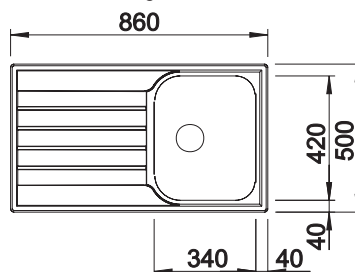

450 mm

Stainless steel sinks

7

SUGGESTED OPTIONAL ACCESSORIES

Chopping board

210521
£ 78.00

Solid beech chopping board

225362
£ 78.00

Crockery basket with plate stack
507829
£ 58.00

BLANCO UNIT WITH LIVIT 45 S SALTO

MAX II

see page 246

FWD Medium

see page 269

Detailed dimensions, drawings and cut-out details: www.blanco.co.uk. Prices exclude VAT.

BLANCO

199