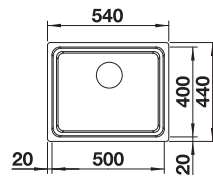

- Generous staggered bowl with added functionality
- Integrated step creates an additional functional level
- Clever bowl concept with versatile ETAGON rails
- High-quality features with drain remote control, covered C-overflow and InFino drain system - elegantly integrated and easy-care
- The ETAGON family of sinks are available in Stainless steel, Silgranit and Ceramic materials

Undermount installation

600 mm

CABINET SIZE MM

600

ETAGON 500-U

● satin polish

521841

Trade list price £

£ 598.00

Bowl Depth

190 mm

BOWL RADIUS