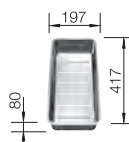

Bowl Depth 190 mm
Cut out: 450 x 400 x R22
Universal handing

Stainless steel bowls

4

SUGGESTED OPTIONAL ACCESSORIES

Ash compound chopping board
230700
£ 98.00

Stainless steel colander
227692
£ 48.00

Foldable Grid
238482
£ 78.00