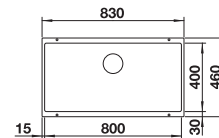

Undermount installation

900 mm

SILGRANIT bowls

3.1

CABINET SIZE MM	900	900
SUBLINE-U	480/320-U	800-U
	Bowl left	
	525993	526005
	523584	523141
	523585	523142
	527351	527357
	523588	523145
	527168	527174
	523591	523148
	523593	523150
Trade list price £	£ 848.00	£ 738.00
Bowl Depth	200/200 mm	220 mm
BOWL RADIUS		
PLANNING NOTE	Cut out size: 825 x 400 x R10	Cut out: 800 x 400 x R10
SCOPE OF SUPPLY InFino basket strainer without remote control	Waste fitting with space-saving pipe, two 3 1/2" InFino basket strainer	Waste fitting with space-saving pipe, 3 1/2" InFino basket strainer