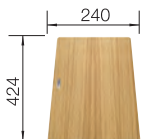

SUGGESTED OPTIONAL ACCESSORIES

Ash compound chopping board
230700
£ 98.00