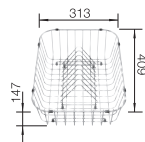

SUGGESTED OPTIONAL ACCESSORIES

Chopping board

210521
£ 78.00

Solid beech chopping board

225362
£ 78.00

Crockery basket with plate stack
507829
£ 58.00

BLANCO UNIT WITH ZIA 5 S

CAMIA