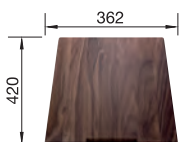

600 mm

Stainless steel bowls

4

SUGGESTED OPTIONAL ACCESSORIES

Wooden chopping board

223074
£ 198.00

Stainless steel colander

219649
£ 148.00