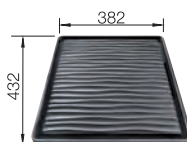

Wave drainer
230734
£ 48.00