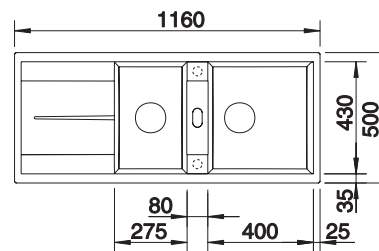

SUGGESTED OPTIONAL ACCESSORIES

Solid beech chopping board

225362
£ 78.00

Chopping board

210521
£ 78.00

Corner caddy

235866
£ 28.00

BLANCO UNIT WITH METRA 8 S