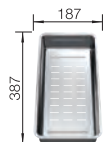

SUGGESTED OPTIONAL ACCESSORIES

Stainless steel colander

231396
£ 78.00