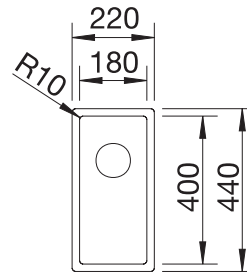

- Elegant-pure bowl design
- Concise 10 mm radius for a more refined design, without doing away with practical benefits
- Optimum utilisation of the bowl capacity thanks to extra-deep bowls and distinctively small radii
- InFino drain system – elegantly integrated and easy-care

300 cabinet size mm | Undermount installation

300 mm

Stainless steel bowls

4

SURFACE	SCOPE OF SUPPLY	TRADE LIST PRICE £
satin polish	without pop-up waste	521565
SCOPE OF SUPPLY		TECHNICAL DRAWING

Waste and overflow fitting with space-saving pipe, 3 1/2" InFino basket strainer, fixing kit included

Bowl Depth 130 mm
Cut out size: Template provided