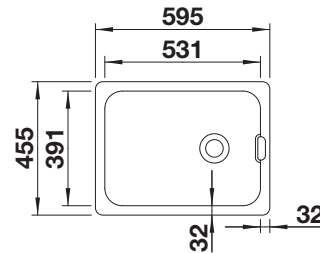

- Deep and practical bowl for your largest pots and pans
- High quality ceramic and glaze
- Perfect for creating a modern country style kitchen

600 cabinet size mm | Undermount installation

COLOUR	SCOPE OF SUPPLY	REVERSIBLE	TRADE LIST PRICE £
crystal white gloss	without pop-up waste	518497	£ 308.00
SCOPE OF SUPPLY	TECHNICAL DRAWING		

With 1 ½" basket strainer waste and integral overflow

Bowl Depth 222 mm
Cut out: Overmount template supplied
Notes: Sink depth 245 mm. BELFAST sink is not compatible with food waste disposal unit.