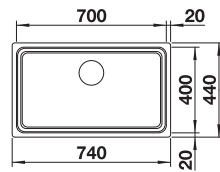

Trade list price £

£ 688.00

Bowl Depth

190 mm

BOWL RADIUS

SCOPE OF SUPPLY

InFino basket strainer without remote control

With ETAGON rails in stainless steel, waste fitting with space-saving pipe, 3 1/2" InFino basket strainer
Cut out size: Template provided with sink
Universal handing