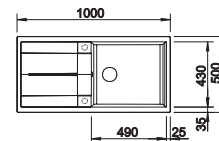

reversible

reversible

● black

525926

525931

● anthracite

513053

515286

● rock grey

518877

518881

● volcano grey

527299

527306

● white

513046

515280

● soft white

527116

527123

● tartufo

517354

517360

● coffee

515045

515287

Trade list price £

£ 518.00

£ 488.00

Bowl Depth

190/145 mm

190 mm

○
Pre-drilled holes for tapping
or drilling