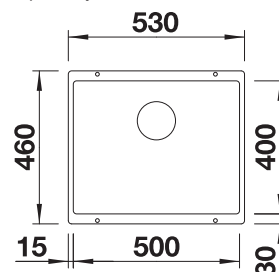

TECHNICAL DRAWING

Bowl Depth 190 mm
Cut out radius: 10 mm

Note: Drainage components must be ordered separately.
Note: Please order drain connections for combinations of two individual bowls separately.