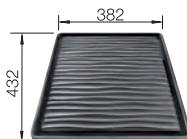

Wave drainer
230734
£ 48.00