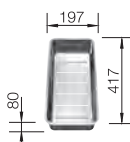

Stainless steel colander
227692
£ 48.00