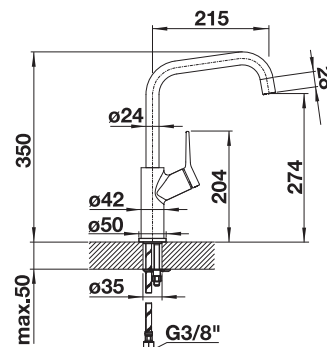

TECHNICAL DRAWING

SCOPE OF SUPPLY

1. Ø 35 mm tap hole required
   - Flexible connector pipes, 500 mm long and 3/8" nut
   - Requires a balanced high pressure supply
2. only, minimum 1.0 bar
3. Fit metal stabilising bracket if required, item number 513383