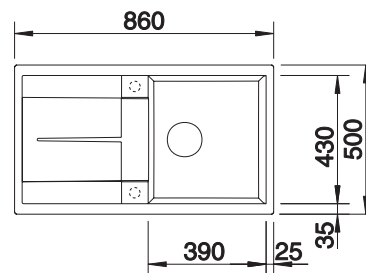

TECHNICAL DRAWING

- Pre-drilled holes for tapping or drilling
- Bowl Depth 190 mm
- Cut out size: 840 x 480 x R15, Universal handing