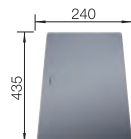

235906
£ 78.00

Ash compound chopping board

230700
£ 98.00

Glass chopping board

227697
£ 68.00

BLANCO UNIT WITH SUBLINE 340/160-U FOR COLOURED COMPONENTS

LINUS-S

see page 236