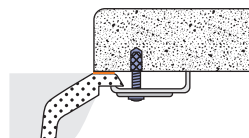

SILGRANIT®: UNDERMOUNT SINKS