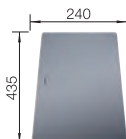

SUGGESTED OPTIONAL ACCESSORIES

Top rails

235906
£ 78.00

Foldable Grid

238482
£ 78.00

Glass chopping board

227697
£ 68.00

BLANCO UNIT WITH SUPRA 160-U