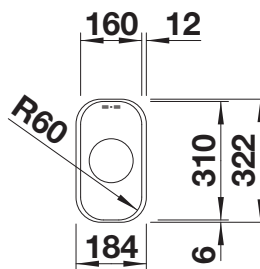

- Wide programme with various combination options
- For individual configuration of main and additional bowl and accessories
- Optimum position of outlet and overflow
- Undermount installation

300 cabinet size mm | Undermount installation

300 mm

Stainless steel bowls

4

SURFACE	SCOPE OF SUPPLY	TRADE LIST PRICE £
brushed finish	without pop-up waste, without accessories	450748

SCOPE OF SUPPLY	TECHNICAL DRAWING
Undermount bowl with 3 1/2" basket strainer waste, overflow and waste, fixing kit included	Bowl Depth 130 mm Corner radius: 60mm Cut out information supplied with bowls. Cut out CNC files also available on www.blanco.co.uk for download.