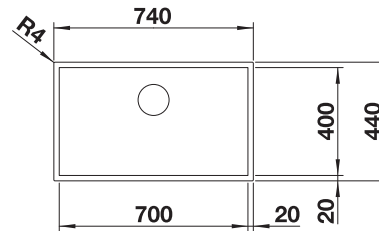

- Zero radius design with the striking rectangular bowl geometry
- Matt velvet looks with a homogeneous surface structure and pleasantly warm to the touch
- Highly resistant to scratches
- With the covered C-overflow in Durinox
- InFino drain system – elegantly integrated and easy-care
- Easy to combine, matching accessory solutions

800 cabinet size mm | Undermount installation

800 mm

Stainless steel bowls

4

SURFACE	SCOPE OF SUPPLY	TRADE LIST PRICE £
Durinox	without pop-up waste	521560

SCOPE OF SUPPLY	TECHNICAL DRAWING

Undermount bowl with 3 1/2" InFino basket strainer waste, overflow and waste, fixing kit included

Bowl Depth 185 mm
Cut out information supplied with bowls.
Cut out CNC files also available on www.blanco.co.uk for download.