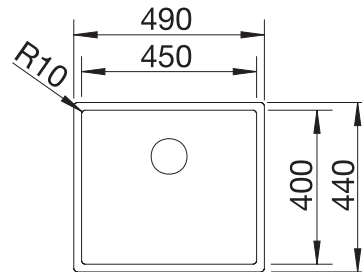

- Elegant-pure bowl design
- Concise 10 mm radius for a more refined design, without doing away with practical benefits
- Optimum utilisation of the bowl capacity thanks to extra-deep bowls and distinctively small radii
- InFino drain system – elegantly integrated and easy-care

500 cabinet size mm | Undermount installation

500 mm

Stainless steel bowls

4

SURFACE	SCOPE OF SUPPLY	TRADE LIST PRICE £
satin polish	without pop-up waste	£ 638.00

SCOPE OF SUPPLY	TECHNICAL DRAWING

Waste and overflow fitting with space-saving pipe, 3 1/2" InFino basket strainer, fixing kit included

Bowl Depth 190 mm
Cut out: Template provided
Technical note: The undermount bowl edge is not closed at the corners.