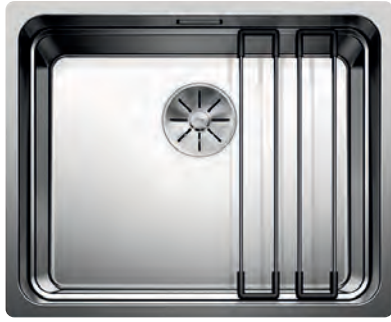

FWD Medium

see page 269

Detailed dimensions, drawings and cut-out details: www.blanco.co.uk. Prices exclude VAT.

BLANCO

109

ETAGON 500-U STAINLESS STEEL

- Generous staggered bowl with added functionality
- Integrated step creates an additional functional level
- Clever bowl concept with versatile ETAGON rails
- High-quality features with drain remote control, covered C-overflow and InFino drain system - elegantly integrated and easy-care
- The ETAGON family of sinks are available in Stainless steel, Silgranit and Ceramic materials