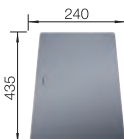

SUGGESTED OPTIONAL ACCESSORIES

Stainless steel colander

Glass chopping board

227692
£ 48.00

227697
£ 68.00