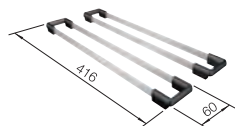

SUGGESTED OPTIONAL ACCESSORIES

Top rails

235906
£ 78.00