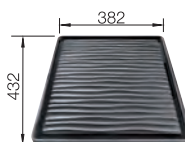

Wave drainer

230734
£ 48.00