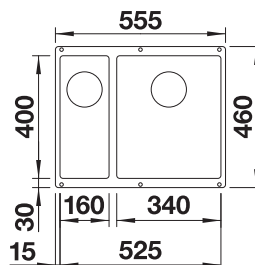

TECHNICAL DRAWING

Bowl Depth 190/130 mm
Cut out radius: 10 mm

Note: Drainage components must be ordered separately.

see page