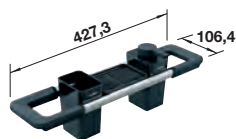

Worktop Organiser Main Set
527448
£ 48.00