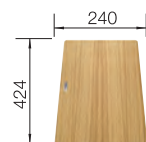

SUGGESTED OPTIONAL ACCESSORIES

Ash compound chopping board
230700
£ 98.00