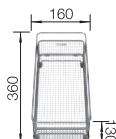

Multi-functional wire basket
223297
£ 98.00