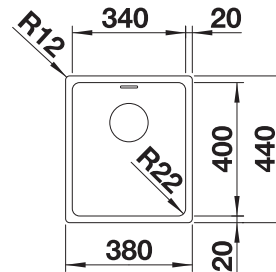

- Balanced composition of optical and functional elements
- The combination of radii and surface design creates a modern design
- High quality features consisting of a covered C-overflow and modern basket strainer
- Large bowl capacity and fully usable base
- For installation from above
- Optional premium accessories are available

400 cabinet size mm | Flat rim IF

400 mm

SURFACE	SCOPE OF SUPPLY	TRADE LIST PRICE £
satin polish	without pop-up waste	£ 458.00

SCOPE OF SUPPLY	TECHNICAL DRAWING

Waste and overflow fitting with space-saving pipe, 3 1/2" basket strainer, fixing kit (sealing not included)

Bowl Depth 190 mm
Cut out size: 370 x 430 x R15
Universal handing