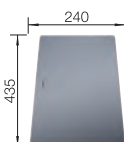

Bowl Depth 175 mm
Cut out size: 430 x 430 x R60

Universal handing

SUGGESTED OPTIONAL ACCESSORIES

Stainless steel colander

227692
£ 48.00

Glass chopping board

227697
£ 68.00

Wave drainer