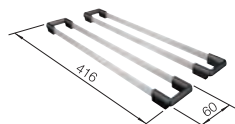

SUGGESTED OPTIONAL ACCESSORIES

Top rails
235906
£ 78.00