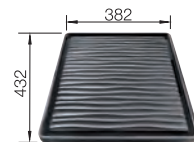

Stainless steel colander

227692
£ 48.00

Foldable Grid

238482
£ 78.00

Wave drainer

230734
£ 48.00

BLANCO UNIT WITH ANDANO 180-U

CANDOR-S