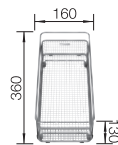

- A practical complement for both bowls and sinks
- Particularly suitable for washing fruit or vegetables
- Appropriate for bowls and sinks with interior length of 400mm (front to back)
- Made of high-quality stainless steel

MULTI-FUNCTIONAL WIRE BASKET

- Multi-functional wire basket
- Recommended for SUBLINE silgranit

223297

TRADE LIST
PRICE £

£ 98.00