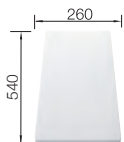

SUGGESTED OPTIONAL ACCESSORIES

Chopping board

210521
£ 78.00

Solid beech chopping board

225362
£ 78.00

Crockery basket with plate stack
507829
£ 58.00

BLANCO UNIT WITH ZIA 5 S

CAMIA