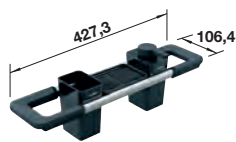

SUGGESTED OPTIONAL ACCESSORIES

Chopping board

210521
£ 78.00

Solid beech chopping board

225362
£ 78.00

Worktop Organiser Main Set

527448
£ 48.00

BLANCO UNIT WITH LEGRA 6