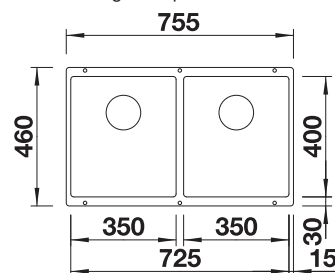

TECHNICAL DRAWING

Bowl Depth 200/200 mm
Cut out radius: 10 mm

Note: Drainage components must be ordered separately.