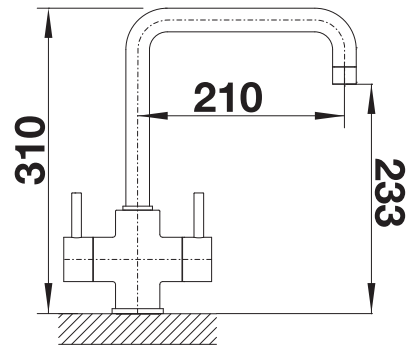

TECHNICAL DRAWING

SCOPE OF SUPPLY

- Ø 35 mm tap hole required
- Flexible connector pipes, 500 mm long and ½" nut
- Suitable for low pressure gravity and pressure systems, maximum 5.0 bar, minimum 0.3 bar
- Fit metal stabilising bracket if required, item number 513383

SUGGESTED OPTIONAL ACCESSORIES