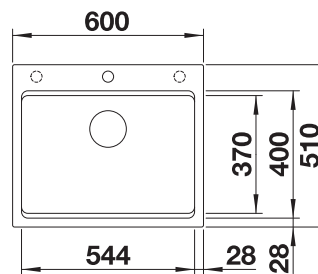

TECHNICAL DRAWING

- Pre-drilled holes for tapping or drilling
- Bowl Depth 220 mm
- Cut out: Details provided
- Universal handing