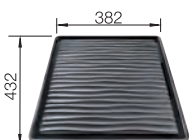

Foldable Grid

238482
£ 78.00

BLANCO UNIT WITH SOLIS 180-U

JANDORA-S

see page 244

FWD Medium

see page 269

SUPRA 160-U STAINLESS STEEL