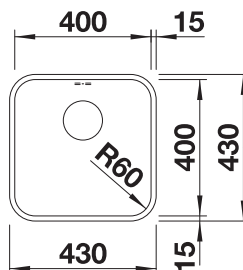

- Wide programme with various combination options
- For individual configuration of main and additional bowl and accessories
- Optimum position of outlet and overflow
- Undermount installation

450 cabinet size mm | Undermount installation

450 mm

Stainless steel bowls

4

SURFACE	SCOPE OF SUPPLY	TRADE LIST PRICE £
brushed finish	without pop-up waste	452613
SCOPE OF SUPPLY	TECHNICAL DRAWING	

Undermount bowl with 3 1/2" basket strainer waste, overflow and waste, fixing kit included

Bowl Depth 175 mm
Corner radius: 60mm
Cut out information supplied with bowls.