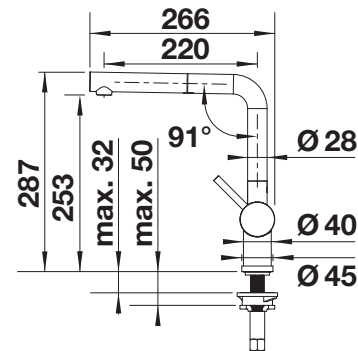

TECHNICAL DRAWING

SCOPE OF SUPPLY

- Ø35mm tap hole required
- Flexible connector pipes, 700 mm long and 3/8" nut
- Requires balanced high pressure supply only, minimum 1.0 bar
- Fit metal stabilising bracket if required, item number 513383

SUGGESTED OPTIONAL ACCESSORIES

Hose protection tidy

511920
£ 14.80

SUGGESTED SOAP DISPENSER

LATO Soap dispenser

see page 265

SUGGESTED REMOTE CONTROL

Pop-up control, stainless
steel finish

see page 290