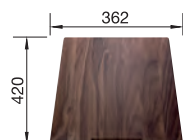

TECHNICAL DRAWING

Bowl Depth 190 mm
Cut out size: Template provided

SUGGESTED OPTIONAL ACCESSORIES

Wooden chopping board

223074
£ 198.00

Lay-on drainer

223067
£ 218.00

Foldable Grid