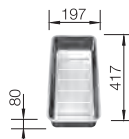

Ash compound chopping board
230700
£ 98.00

Stainless steel colander
227692
£ 48.00

Foldable Grid
238482
£ 78.00

BLANCO UNIT WITH ANDANO 400-IF/A

CANDOR-S
see page 240

FWD Medium
see page 269

ANDANO 400-IF STAINLESS STEEL