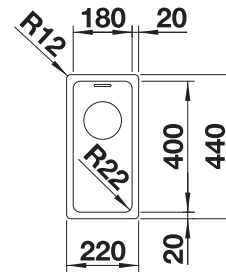

522951

TRADE LIST PRICE £

£ 368.00

SCOPE OF SUPPLY

Waste and overflow fitting with space-saving pipe, 3 1/2" basket strainer, fixing kit (sealing not included)

TECHNICAL DRAWING

Bowl Depth 130 mm
Cut out size: 210 x 430 x R15
Universal handing