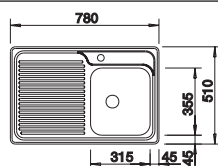

Waste fitting with 3 1/2" basket strainer

Planning Note:
Cut out size: 762 x 492 x R15
Please state hand of bowl

SCOPE OF SUPPLY
Without drain remote control

400 mm

Stainless steel
sinks

7

SUGGESTED OPTIONAL ACCESSORIES

Chopping board

Solid beech chopping board

Crockery basket with plate
stack
507829
£ 58.00

210521
£ 78.00

225362
£ 78.00