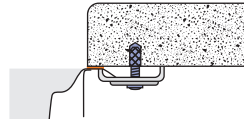

STAINLESS STEEL: UNDERMOUNT SINKS