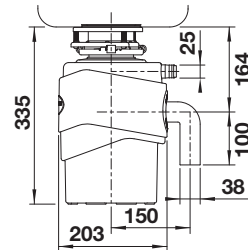

- Premium model for disposing of household food waste in larger households
- 3 stage grinding for very fine grinding results
- Ultra-quiet operation
- Auto reverse function
- Grinding components made of stainless steel
- High quality and powerful AC induction motor
- 1200 ml volume grinding chamber

Power supply required

AC INDUCTION MOTOR	POWER PLUG TYPE	TRADE LIST PRICE £	TECHNICAL DRAWING
1 HP/ 230 V/ 50 Hz/ 12 A	UK 3 pin plug	456440 £ 568.00	3 1/2" sink outlet required Product weight: 10.6 kg Requires connection to electrical socket Non-detachable 90 cm power cord Reset-button on bottom of the FWD (note accessibility)