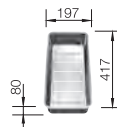

600 mm

Stainless steel sinks

7

SCOPE OF SUPPLY

Multifunctional bowl, waste and overflow fitting with space-saving pipe, 3 1/2" basket strainer with remote pop-up control, fixing kit
Cut out size: 836 x 476 x R15
Please state hand of bowl