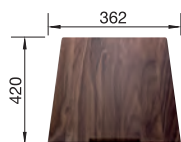

SUGGESTED OPTIONAL ACCESSORIES

Wooden chopping board

223074
£ 198.00