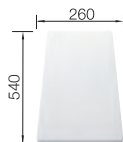

SUGGESTED OPTIONAL ACCESSORIES

Solid beech chopping board

225362
£ 78.00

Chopping board

210521
£ 78.00

Corner caddy

235866
£ 28.00

BLANCO UNIT WITH METRA 8 S