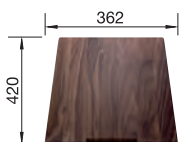

SUGGESTED OPTIONAL ACCESSORIES

Wooden chopping board

223074
£ 198.00