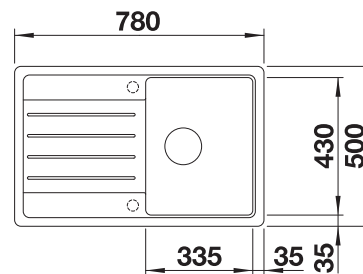

TECHNICAL DRAWING

○ Pre-drilled holes for tapping or drilling
Bowl Depth 190 mm
Cut out size: 760 x 480 x R15

Universal handing