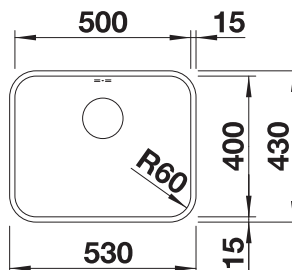

- Wide programme with various combination options
- For individual configuration of main and additional bowl and accessories
- Optimum position of outlet and overflow
- Undermount installation

600 cabinet size mm | Undermount installation

600 mm

Stainless steel bowls

4

SURFACE	SCOPE OF SUPPLY	TRADE LIST PRICE £
brushed finish	without pop-up waste	452615
SCOPE OF SUPPLY	TECHNICAL DRAWING	

Undermount bowl with 3 1/2" basket strainer waste, overflow and waste, fixing kit included

Bowl Depth 175 mm
Corner radius: 60mm
Cut out information supplied with bowls.
Cut out CNC files also available on www.blanco.co.uk for download.