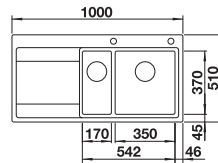

SCOPE OF SUPPLY

Waste fitting with space-saving pipe, 3 1/2" pop-up waste for the main bowl, two InFino 3 1/2" basket strainer
Cut out size: Template provided, Please state hand of bowl

InFino basket strainer with remote control