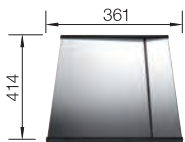

Foldable Grid

238482
£ 78.00

Stainless steel colander

219649
£ 148.00

BLANCO UNIT WITH ZEROX 700-U

CHOICE Icona

see page 204

FWD Max