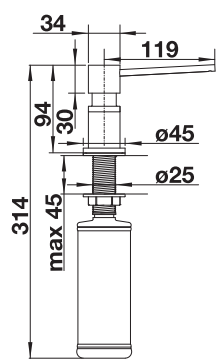

- Sleek and timeless soap dispenser design
- Attractive Chrome split finish versions for a perfect match with BLANCO taps and sinks
- Easy to refill from above the worksurface
- Practical sink accessory

SILGRANIT-LOOK DUAL FINISH		TRADE LIST PRICE £	TECHNICAL DRAWING
black/chrome	526177	£ 138.00	Please note: Additional hole (Ø 35 mm) required Capacity: 300 ml
volcano grey/chrome	526954	£ 138.00	
soft white/chrome	526955	£ 138.00