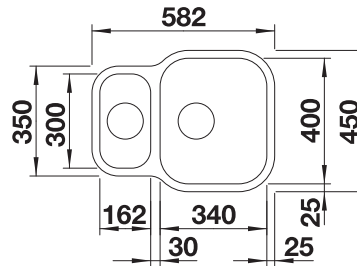

- Unique Essential shape allows for compact installation
- Universal handing for greater flexibility
- High quality 18/10 Stainless Steel

600 cabinet size mm | Undermount installation

SURFACE	SCOPE OF SUPPLY	REVERSIBLE	TRADE LIST PRICE £
brushed finish	without pop-up	453665	£ 328.00
SCOPE OF SUPPLY	TECHNICAL DRAWING		

With 3 1/2" waste kit and overflow

Bowl Depth 180/130 mm
Cut out information supplied with bowls.
Cut out CNC files also available on www.blanco.co.uk for download, Universal handing