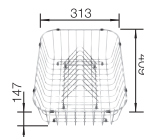

Crockery basket with plate stack

507829
£ 58.00