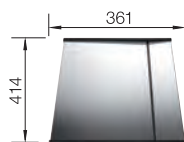

Foldable Grid

238482
£ 78.00

BLANCO UNIT WITH CLARON 700-U DARK STEEL EDITION

BLANCO CULINA-S II

see page 221

FWD Max

see page 268

CLARON 700-U DURINOX STAINLESS STEEL