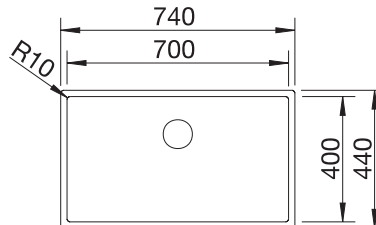

- Elegant-pure bowl design
- Concise 10 mm radius for a more refined design, without doing away with practical benefits
- Optimum utilisation of the bowl capacity thanks to extra-deep bowls and distinctively small radii
- InFino drain system – elegantly integrated and easy-care

800 cabinet size mm | Undermount installation

SURFACE	SCOPE OF SUPPLY	TRADE LIST PRICE £
satin polish	without pop-up waste	£ 738.00

SCOPE OF SUPPLY	TECHNICAL DRAWING
Waste and overflow fitting with space-saving pipe, 3 1/2" InFino basket strainer, fixing kit included	Bowl Depth 190 mm Cut out size: Template provided