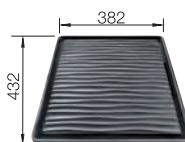

Bowl Depth 190 mm
Cut out size: 370 x 430 x R15
Universal handing

Stainless steel bowls

4

SUGGESTED OPTIONAL ACCESSORIES

Ash compound chopping board
230700
£ 98.00

Stainless steel colander
227692
£ 48.00

Wave drainer
230734
£ 48.00