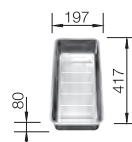

Stainless steel colander
227692
£ 48.00