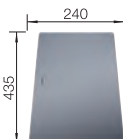

Ash compound chopping board
230700
£ 98.00

Glass chopping board
227697
£ 68.00

Stainless steel colander
227689
£ 58.00

BLANCO UNIT WITH ETAGON 700-U FOR COLOURED COMPONENTS

CHOICE Icona
see page 204

FWD Max
see page 268