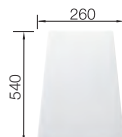

Chopping board

210521
£ 78.00