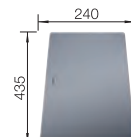

Glass chopping board

227697
£ 68.00