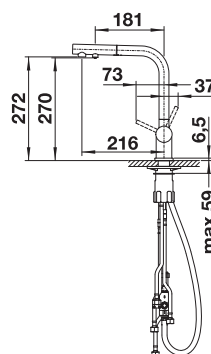

TECHNICAL DRAWING

SCOPE OF SUPPLY

Mixer tap:

- Ø 35 mm tap hole required
- Flexible connector pipes, 500 mm long and 3/8" nut
- High-quality filter system consisting of filter head and multi-stage filter cartridge
- Flowmeter to display remaining filter capacity
- Requires balanced high pressure supply only, minimum of 1.0 bar
- Fit metal stabilising bracket if required, item number 513383
- Replacement cartridge: Heavy metal filter / Reduces chemicals and chlorines / Filter requires changing up to every 1,800 litres dependent upon water hardness in your area
- Filter system sold separately.

SUGGESTED OPTIONAL ACCESSORIES

Drink Filter Set Soft L

527453
£ 348.00

Hose protection tidy

511920
£ 14.80

SUGGESTED SOAP DISPENSER

LATO Soap dispenser

see page 265

SUGGESTED REMOTE CONTROL

Pop-up control, satin dark steel

see page 290