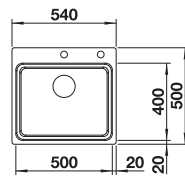

ETAGON 500-IF/A STAINLESS STEEL

- Generous staggered bowl with added functionality
- Integrated step creates an additional functional level
- Clever bowl concept with versatile ETAGON rails
- IF/A-version features an integrated tap ledge with tap hole for remote control
- High-quality features with drain remote control, covered C-overflow and InFino drain system - elegantly integrated and easy-care

Flat rim IF

600 mm

Stainless steel bowls

4

CABINET SIZE MM

600

ETAGON 500-IF/A

satin polish

521748

Trade list price £

£ 698.00

Bowl Depth

190 mm

BOWL RADIUS

SCOPE OF SUPPLY

InFino basket strainer with remote control

With ETAGON rails in stainless steel, waste fitting with space-saving pipe, 3 1/2" InFino basket strainer
Cut out size: Template provided with sink
Universal handing

2 x ETAGON rails

SUGGESTED OPTIONAL ACCESSORIES

Ash compound chopping board
230700
£ 98.00

Orga Shelf 60 H
527459
£ 98.00

Foldable Grid
238482
£ 78.00

BLANCO UNIT WITH ETAGON 500-IF/A

CHOICE Icona
see page 204

SELECT II 40/1 Combi
see page 273

Detailed dimensions, drawings and cut-out details: www.blanco.co.uk. Prices exclude VAT.

BLANCO

111