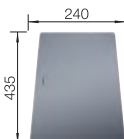

Glass chopping board

227697
£ 68.00