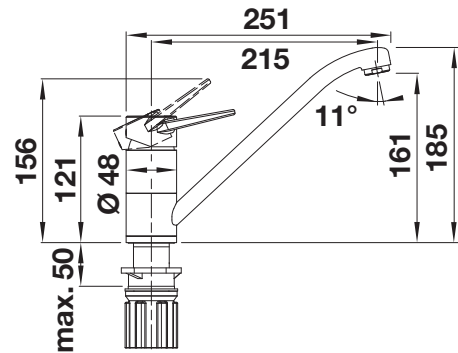

TECHNICAL DRAWING

SCOPE OF SUPPLY

- Ø 35 mm tap hole required
- Flexible connector pipes, 500 mm long and ½" nut
- Suitable for low pressure gravity and pressure systems, minimum 0.3 bar
- Fit metal stabilising bracket if required, item number 513383

SUGGESTED OPTIONAL ACCESSORIES