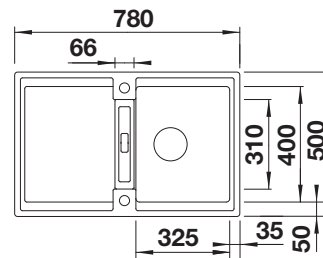

TECHNICAL DRAWING

Bowl Depth 200 mm
Cut outside: 760 x 480 x R15

SUGGESTED OPTIONAL ACCESSORIES

Universal floating grid

234795
£ 68.00

Solid beech chopping board

225362
£ 78.00

Sink Drainer 2-in-1

527644
£ 58.00

BLANCO UNIT WITH ADIRA 45 S

CANDOR Twin

see page 241

FWD Medium

see page 269