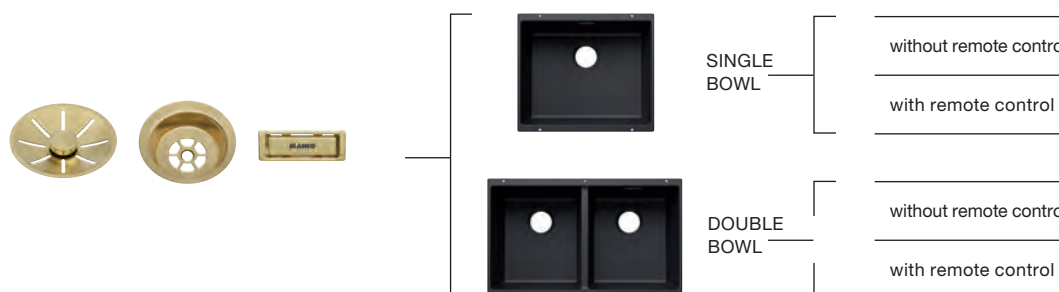

THE COMPONENTS ARE AVAILABLE IN THE FOLLOWING COLOURS:

3. Select the matching tap or drink system

4. Enjoy your colour combination

PLANNING INFORMATION.

FOR PLANNING BLANCO WATER SYSTEMS.

Hot water systems and filter systems
In combination with a BLANCO Waste system (SELECT II Combi)