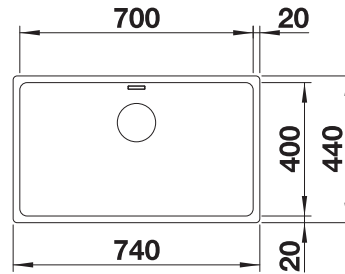

Bowl Depth 190 mm
Cut out size: 730 x 430 x R15
Universal handing

SUGGESTED OPTIONAL ACCESSORIES

Glass chopping board

227697
£ 68.00

Stainless steel colander

227692
£ 48.00

Multi-functional wire basket

223297
£ 98.00