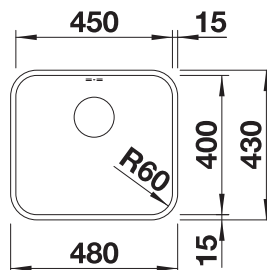

500 cabinet size mm |  Undermount installation

500 mm

Stainless steel bowls

4

SURFACE	SCOPE OF SUPPLY	TRADE LIST PRICE £
 brushed finish	without pop-up waste	452614

SCOPE OF SUPPLY	TECHNICAL DRAWING
Undermount bowl with 3 1/2" basket strainer waste, overflow and waste, fixing kit included	 <p>Bowl Depth 175 mm Corner radius: 60mm Cut out information supplied with bowls. Cut out CNC files also available on www.blanco.co.uk for download.</p>