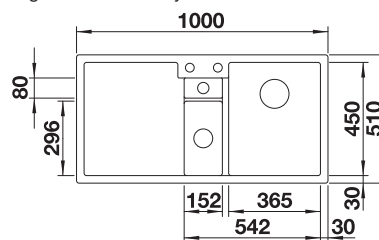

Sorting bin with lid

TECHNICAL DRAWING

Bowl Depth 190/155/45 mm
Cut out: 984 x 494 x R15
Right hand bowl only

SUGGESTED OPTIONAL ACCESSORIES

Maple wood chopping board
235844
£ 98.00

Corner caddy
235866
£ 28.00