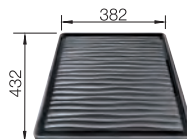

TECHNICAL DRAWING

Bowl Depth 190 mm
Cut out size: 430 x 430 x R15
Universal handing

SUGGESTED OPTIONAL ACCESSORIES

Ash compound chopping board
230700
£ 98.00

Stainless steel colander
227692
£ 48.00

Wave drainer
230734
£ 48.00