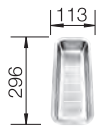

Stainless steel colander