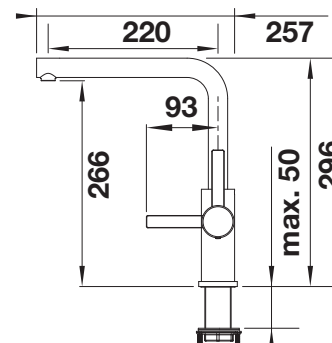

TECHNICAL DRAWING

SCOPE OF SUPPLY

- Ø 35 mm tap hole required
- Flexible connector pipes, 700 mm long and 3/4" nut
- Requires balanced high pressure supply
- only, minimum pressure 1.0 bar
- Fit metal stabilising bracket if required, item number 513383