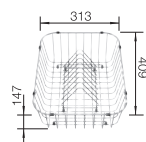

SUGGESTED OPTIONAL ACCESSORIES

Chopping board

210521
£ 78.00

Solid beech chopping board

225362
£ 78.00

Crockery basket with plate stack
507829
£ 58.00

BLANCO UNIT WITH ELON 45 S

LANORA Twin