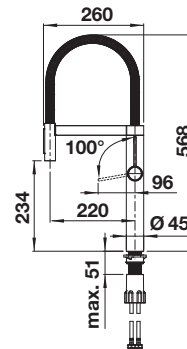

TECHNICAL DRAWING

SCOPE OF SUPPLY

- Easy and fast professional installation with BLANCOLock
- Ø 35 mm tap hole required
- Flexible connector pipes, 950 mm long and 3/8" nut
- Requires balanced high pressure supply only, minimum 1.0 bar
- Fit metal stabilising bracket if required, item number 513383

SUGGESTED OPTIONAL ACCESSORIES

SUGGESTED SOAP DISPENSER

LATO Soap dispenser

see page 265

SUGGESTED REMOTE CONTROL

Pop-up control, satin dark
steel

see page 290