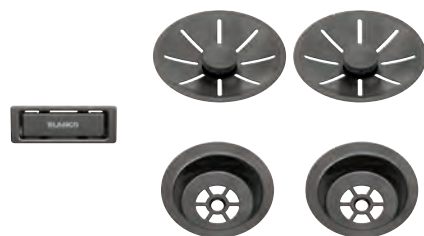

SET OUTLET/OVERFLOW FOR DOUBLE BOWL

- Waste and overflow set for upgrading sinks and bowls in a harmonious look alongside mixer taps, soap dispenser and pop-up.
  For double bowls with C-overflow and InFino drain system (except BLANCO CLASSIMO)

SET OUTLET/OVERFLOW FOR DOUBLE BOWL		TRADE LIST PRICE £
	– Set outlet/overflow for double bowl, satin gold	203477 £ 148.00
	– Set outlet/overflow for double bowl, satin dark steel	206901 £ 178.00
	– Set outlet/overflow for double bowl, satin platinum	207410 £ 178.00
	– Set outlet/overflow for double bowl, black matt	239979 £ 148.00