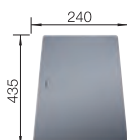

Glass chopping board

227697
£ 68.00