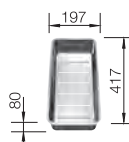

Bowl Depth 190 mm
Cut out size: 370 x 430 x R15
Universal handing

Stainless steel bowls

4

SUGGESTED OPTIONAL ACCESSORIES

Ash compound chopping board
230700
£ 98.00

Stainless steel colander
227692
£ 48.00

Wave drainer
230734
£ 48.00