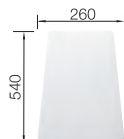

BOWL RADIUS

Cut out size: 980 x 480 x R15, Universal handing

Cut out: 980 x 480 x R15
Universal handing

PLANNING NOTE

SCOPE OF SUPPLY
With drain remote control

Stainless steel colander, Waste fitting with space-saving pipe, 2 x 3 1/2" basket strainers, plus remote control pop-up waste for main bowl

Waste fitting with space-saving pipe, 3 1/2" basket strainer plus remote control pop-up waste

SUGGESTED OPTIONAL ACCESSORIES

Solid beech chopping board

Chopping board

Stainless steel colander

LANORA Twin

FWD Medium

225362
£ 78.00

210521
£ 78.00

217796
£ 58.00

see page 243

see page 269