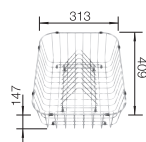

SUGGESTED OPTIONAL ACCESSORIES

Crockery basket with plate stack
507829
£ 58.00