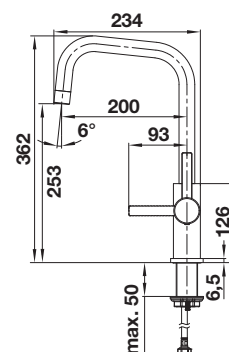

TECHNICAL DRAWING

SCOPE OF SUPPLY

- Ø 35 mm tap hole required
- Flexible connector pipes, 700 mm long and 3/4" nut
- Requires balanced high pressure supply
- only, minimum pressure 1.0 bar
- Fit metal stabilising bracket if required, item number 513383