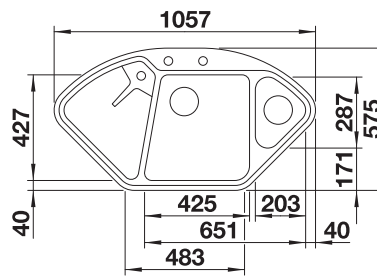

TECHNICAL DRAWING

Bowl Depth 185/130 mm
In order to make the most of these sinks, we recommend BLANCO kitchen mixer taps with a pull-out spray.