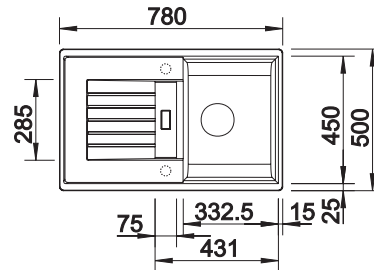

TECHNICAL DRAWING

○ Pre-drilled holes for tapping or drilling
Bowl Depth 190 mm
Cut out size: 760 x 480 x R15, Universal handing