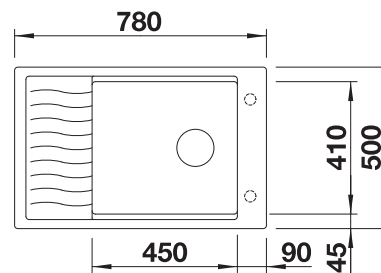

TECHNICAL DRAWING

○ Pre-drilled holes for tapping or drilling
Bowl Depth 190 mm
Cut out: 760 x 480 x R15, Universal handing