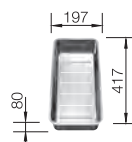

SUGGESTED OPTIONAL ACCESSORIES

Stainless steel colander

227692
£ 48.00