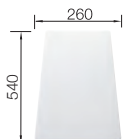

SUGGESTED OPTIONAL ACCESSORIES

Chopping board

210521
£ 78.00