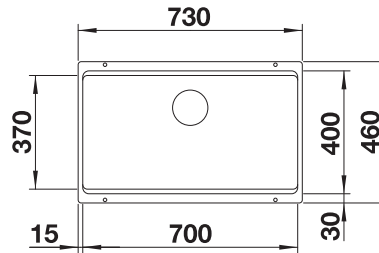

SCOPE OF SUPPLY

With ETAGON rails in stainless steel, waste fitting with space-saving pipe, 3 1/2" InFino basket strainer

2 x ETAGON rails

TECHNICAL DRAWING

Bowl Depth 200 mm
Cut out size: 700 x 400 x R20, Universal handing