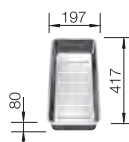

Bowl Depth 190/190 mm
Cut out: 825 x 400 x R22
Universal handing

Stainless steel bowls

4

SUGGESTED OPTIONAL ACCESSORIES

Ash compound chopping board
230700
£ 98.00

Stainless steel colander
227692
£ 48.00

Foldable Grid
238482
£ 78.00