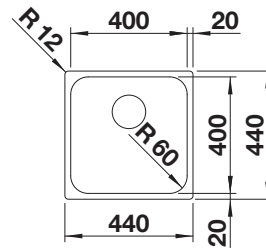

Bowl Depth 175 mm
Cut out size: 430 x 430 x R60

Universal handing

SUGGESTED OPTIONAL ACCESSORIES

Stainless steel colander

227692
£ 48.00

Glass chopping board

227697
£ 68.00

Wave drainer