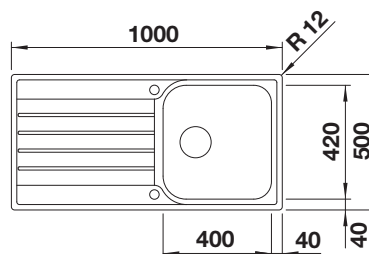

500 mm

Stainless steel sinks

7

SUGGESTED OPTIONAL ACCESSORIES

Chopping board

210521
£ 78.00

Solid beech chopping board

225362
£ 78.00

Crockery basket with plate stack

507829
£ 58.00

BLANCO UNIT WITH LIVIT XL 5 S

MAX II

see page 246

FWD Medium

see page 269