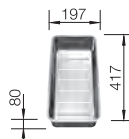

Stainless steel colander
227692
£ 48.00