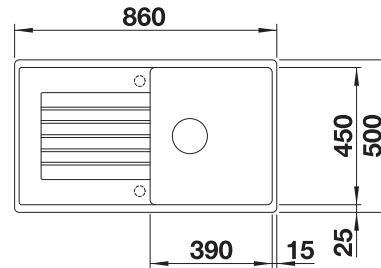

TECHNICAL DRAWING

Pre-drilled holes for tapping or drilling
Bowl Depth 190 mm
Cut out size: 840 x 480 x R15, Universal handing