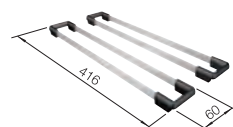

SUGGESTED OPTIONAL ACCESSORIES

Ash compound chopping board
230700
£ 98.00

Stainless steel colander
227692
£ 48.00

Top rails
235906
£ 78.00

BLANCO UNIT WITH ANDANO 400/400-IF/A

SONEA-S Flexo
see page 227

FWD Medium
see page 269