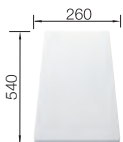

SUGGESTED OPTIONAL ACCESSORIES

Chopping board

210521
£ 78.00