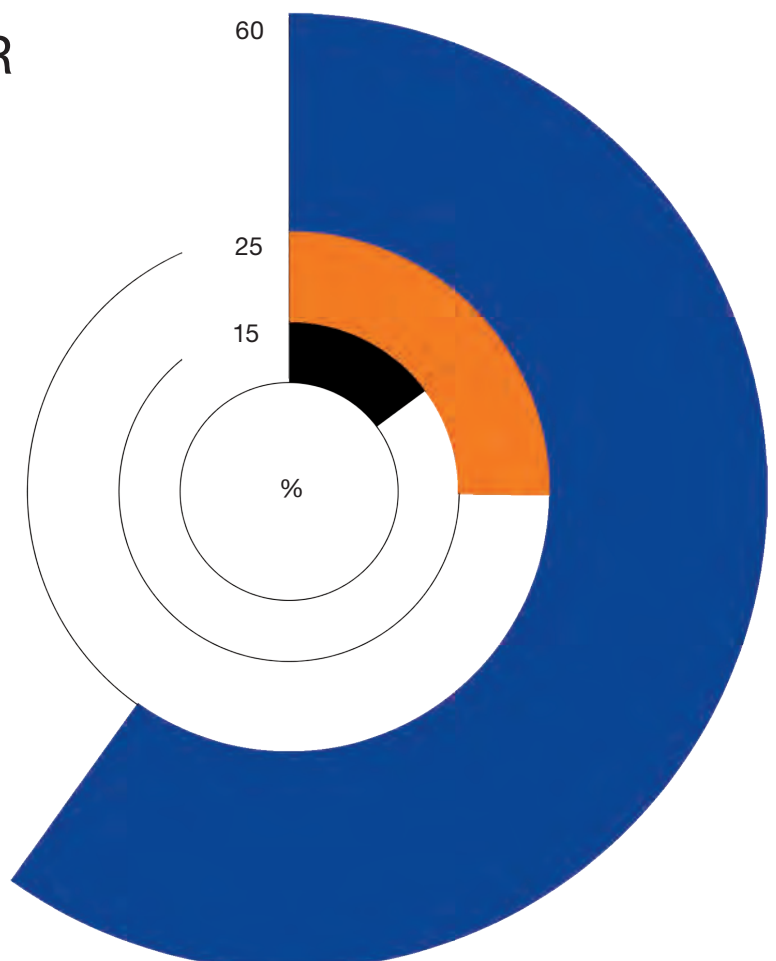

THE IMPORTANCE OF SMOOTH WORK FLOWS AT THE WATER PLACE.

We spend about 60% of our time in the kitchen at the sink. It's where we fill our glasses, prepare food, rinse dishes, get rid of food waste and separate the recycling. So it's important to ensure that things happen efficiently. Having everything you need

within easy reach and working together smoothly is key. That is why the components that make up a **BLANCO UNIT** complement each other perfectly to enable smooth work flows at the water place.

THE WATER PLACE

It is the most used area in the kitchen. Each BLANCO UNIT is designed to make optimum use of the space available. View the chart below to see where we spend most of our time in the kitchen:

60% KITCHEN WATER PLACE
25% stove
15% other

- Getting water
- Setting up / food preparation
- Washing & cleaning
- Washing your hands
- Waste disposal & organisation