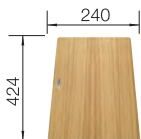

Ash compound chopping board
230700
£ 98.00

Glass chopping board
227697
£ 68.00

Stainless steel colander
227689
£ 58.00

BLANCO UNIT WITH ETAGON 700-U FOR COLOURED COMPONENTS

CHOICE Icona
see page 204

FWD Max
see page 268