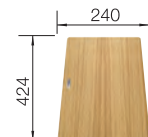

SUGGESTED OPTIONAL ACCESSORIES

Top rails

235906
£ 78.00

Ash compound chopping board

230700
£ 98.00

Glass chopping board

227697
£ 68.00

BLANCO UNIT WITH SUBLINE 320-U