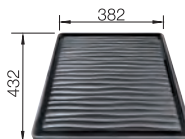

Wave drainer

230734
£ 48.00