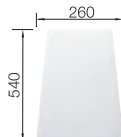

Chopping board

210521
£ 78.00