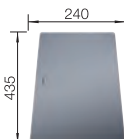

Glass chopping board
227697
£ 68.00