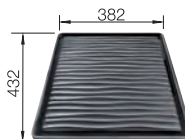

Wave drainer

230734
£ 48.00