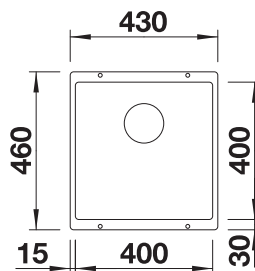

TECHNICAL DRAWING

Bowl Depth 190 mm
Cut out radius: 10 mm

Note: Drainage components must be ordered separately.

see page

SUGGESTED OPTIONAL ACCESSORIES

Ash compound chopping board
230700
£ 98.00

Glass chopping board
227697
£ 68.00

Stainless steel colander
227689
£ 58.00

BLANCO UNIT WITH SUBLINE 400-U FOR COLOURED COMPONENTS

LINUS-S
see page 236

FWD Medium
see page 269