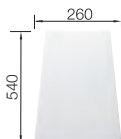

Detailed dimensions, drawings and cut-out details: www.blanco.co.uk.
Prices exclude VAT.

BLANCO

173