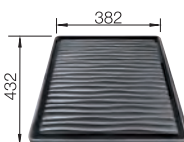

Bowl Depth 175 mm
Corner radius: 60mm
Cut out information supplied with bowls.

SUGGESTED OPTIONAL ACCESSORIES

Stainless steel colander

227692
£ 48.00

Glass chopping board

227697
£ 68.00

Wave drainer

230734
£ 48.00