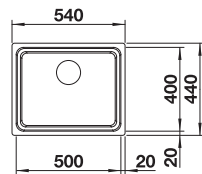

- Generous staggered bowl with added functionality
- Integrated step creates an additional functional level
- Clever bowl concept with versatile ETAGON rails
- High-quality features with drain remote control, covered C-overflow and InFino drain system - elegantly integrated and easy-care

reddot award 2017
winner

Flat
rim IF

600 mm

Stainless steel
bowls

4

CABINET SIZE MM

600

ETAGON 500-IF

● satin polish

521840

Trade list price £

£ 598.00

Bowl Depth

190 mm

BOWL RADIUS