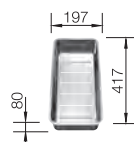

SUGGESTED OPTIONAL ACCESSORIES

Stainless steel colander

227692
£ 48.00