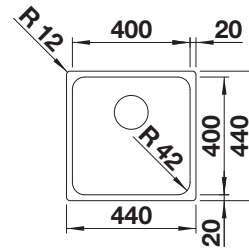

Waste kit with space-saving pipe, 3 1/2" InFino basket strainer, fixing kit

TECHNICAL DRAWING

Bowl Depth 185 mm
Cut out information supplied with bowls.
Cut out CNC files also available on www.blanco.co.uk for download.