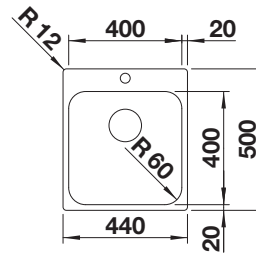

Bowl Depth 175 mm
Cut out size: 430 x 490 x R60

Universal handing. Single hole for tap, not compatible with pop up waste

Stainless steel bowls

4

SUGGESTED OPTIONAL ACCESSORIES

Stainless steel colander

227692
£ 48.00