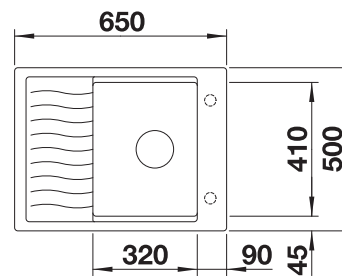

TECHNICAL DRAWING

○ Pre-drilled holes for tapping or drilling
Bowl Depth 190 mm
Cut out: 630 x 480 x R15, Universal handing