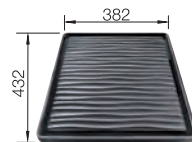

Stainless steel bowls

4

SUGGESTED OPTIONAL ACCESSORIES

Ash compound chopping board
230700
£ 98.00

Stainless steel colander
227692
£ 48.00

Wave drainer
230734
£ 48.00

BLANCO UNIT WITH ANDANO 450-IF

CANDOR-S
see page 240