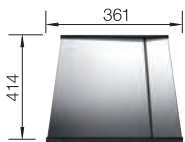

SUGGESTED OPTIONAL ACCESSORIES

Lay-on drainer

223067
£ 218.00