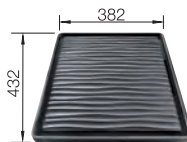

Wave drainer

230734
£ 48.00