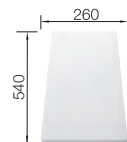

CUTTING BOARDS FOR INSET SINKS AND BOWLS

- Chopping board
- Recommended for BLANCO NAYA, METRA, SONA, ZIA and LEGRA sinks.

210521

TRADE LIST
PRICE £

£ 78.00

- Solid beech chopping board
- Recommended for BLANCO NAYA, METRA, SONA, ZIA and LEGRA sinks.