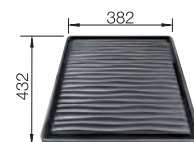

Wave drainer

230734
£ 48.00