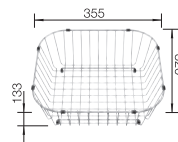

Crockery basket

514238
£ 48.00