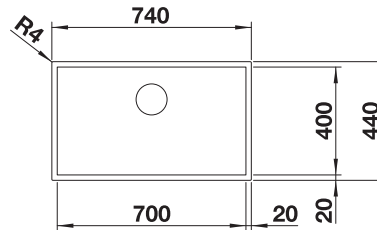

SUGGESTED OPTIONAL ACCESSORIES

Lay-on drainer

223067
£ 218.00

Stainless steel colander

219649
£ 148.00

Foldable Grid

238482
£ 78.00

BLANCO UNIT WITH ZEROX 700-U DARK STEEL

BLANCO CULINA-S II

see page 221

FWD Max

see page 268