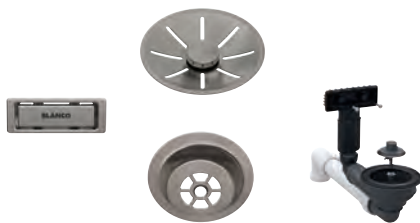

WASTE FITTING SET FOR SINGLE BOWL

- Waste fitting set including InFino and overflow for upgrading sinks and bowls
- Creates a harmonious look alongside mixer taps and soap dispensers
- Available in matt black, satin gold, satin dark steel and satin platinum
- For selected single bowl: ETAGON (6, 500-U, 700-U), SUBLINE (400-U, 500-U, 700-U)

WASTE FITTING SET FOR SINGLE BOWL FOR COLOURED COMPONENTS SYSTEM		TRADE LIST PRICE £
– Waste fitting set for single bowl – satin gold	207423	£ 148.00
– Waste fitting set for single bowl – satin platinum	207425	£ 168.00
– Waste fitting set for single bowl – satin dark steel	207424	£ 168.00
– Waste fitting set for single bowl – black matt	207422	£ 148.00