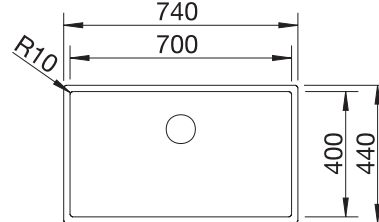

- Elegant-pure bowl design
- Concise 10 mm radius for a more refined design
- IF flat rim
- Optimum utilisation of the bowl capacity thanks to extra-deep bowls and distinctively small radii
- InFino drain system – elegantly integrated and easy-care

800 cabinet size mm | Flat rim IF

800 mm

Stainless steel bowls

4

SURFACE	SCOPE OF SUPPLY	TRADE LIST PRICE £
satin polish	without pop-up waste	521580
SCOPE OF SUPPLY		

Waste and overflow fitting with space-saving pipe, 3 1/2" InFino basket strainer, fixing kit included

TECHNICAL DRAWING

Bowl Depth 190 mm
Cut out size: Template provided