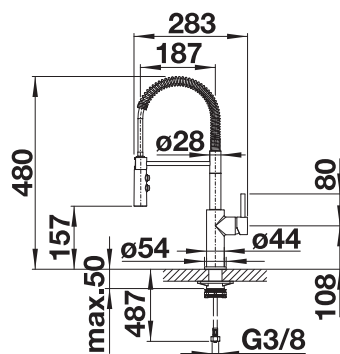

TECHNICAL DRAWING

SCOPE OF SUPPLY

- Ø 35 mm tap hole required
- Flexible connector pipes, 700 mm long and 3/8" nut
- Requires balanced high pressure supply only, minimum 1.0 bar
- Fit metal stabilising bracket if required, item number 513383

SUGGESTED OPTIONAL ACCESSORIES