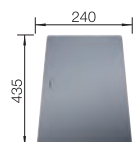

SUGGESTED OPTIONAL ACCESSORIES

Glass chopping board

227697
£ 68.00