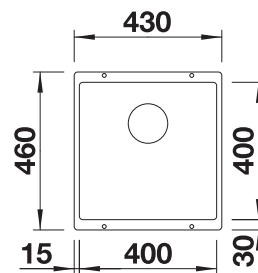

SCOPE OF SUPPLY

Waste fitting with space-saving pipe, 3 1/2" InFino basket strainer

TECHNICAL DRAWING

Bowl Depth 190 mm
Cut out: 400 x 400 x R10
Note: Please order waste connections for combinations of two individual bowls separately.