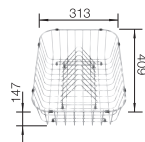

Crockery basket with plate stack
507829
£ 58.00