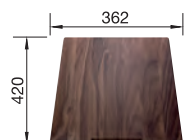

SUGGESTED OPTIONAL ACCESSORIES

Wooden chopping board

223074
£ 198.00