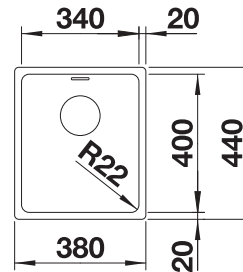

TECHNICAL DRAWING

Bowl Depth 190 mm
Cut out: 340 x 400 x R22
Universal handing