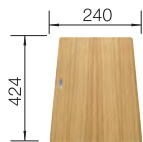

SUGGESTED OPTIONAL ACCESSORIES

Ash compound chopping board
230700
£ 98.00

Foldable Grid
238482
£ 78.00

Orga Shelf 60 H
527459
£ 98.00

BLANCO UNIT WITH ETAGON 6 FOR COLOURED COMPONENTS

LINUS-S

see page 236

SELECT II 40/2 Combi