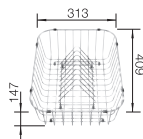

Solid beech chopping board

225362
£ 78.00

Crockery basket with plate stack
507829
£ 58.00

BLANCO UNIT WITH LEMIS 45 S-IF

JANDORA Twin

see page 245

FWD Medium

see page 269