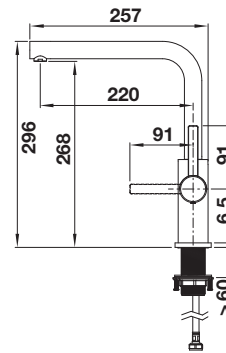

TECHNICAL DRAWING

SCOPE OF SUPPLY

- Ø 35 mm tap hole required
- Flexible connector pipes, 700 mm long and ½" nut
- Suitable for low pressure gravity and pressure systems max 5.0 bar, minimum 0.3 bar
- Fit metal stabilising bracket, if required, item number 513383

SUGGESTED OPTIONAL ACCESSORIES