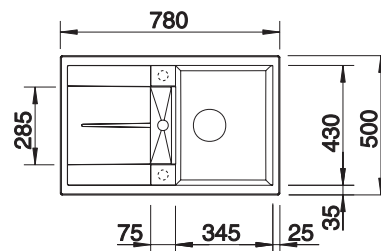

TECHNICAL DRAWING

- Pre-drilled holes for tapping or drilling
- Bowl Depth 190/25 mm
- Cut out size: 760 x 480 x R15, Universal handing