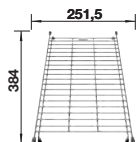

SUGGESTED OPTIONAL ACCESSORIES

Universal floating grid

234795
£ 68.00