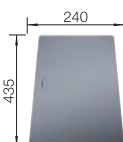

227692
£ 48.00

Glass chopping board

227697
£ 68.00

Foldable Grid

238482
£ 78.00

BLANCO UNIT WITH SUPRA 500-U

MAX II

see page 246