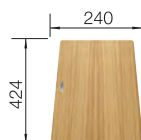

Ash compound chopping board

230700
£ 98.00