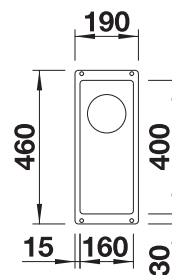

SCOPE OF SUPPLY

Waste fitting with space-saving pipe, 3 1/2" InFino basket strainer

TECHNICAL DRAWING

Bowl Depth 130 mm
Cut out: 160 x 400 x R10
Note: Please order waste connections for combinations of two individual bowls separately.