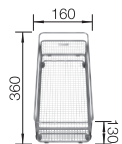

SUGGESTED OPTIONAL ACCESSORIES

Multi-functional wire basket

223297
£ 98.00