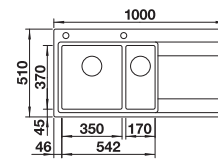

SCOPE OF SUPPLY

Waste fitting with space-saving pipe, 3 1/2" pop-up waste for the main bowl, two InFino 3 1/2" basket strainer
Cut out size: Template provided, Please state hand of bowl

InFino basket strainer with remote control