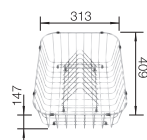

Crockery basket with plate stack

507829
£ 58.00