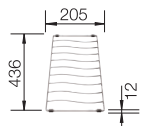

SCOPE OF SUPPLY

Stainless steel drainer grid, waste fitting with space-saving pipe, 3 1/2" InFino basket strainer

Stainless steel grid