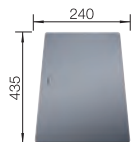

SUGGESTED OPTIONAL ACCESSORIES

Glass chopping board

227697
£ 68.00