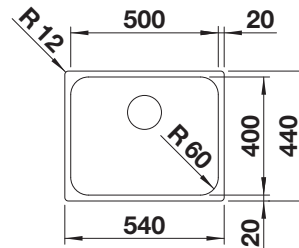

Bowl Depth 175 mm
Cut out size: 530 x 430 x R60

Universal handing

SUGGESTED OPTIONAL ACCESSORIES

Stainless steel colander

227692
£ 48.00

Glass chopping board

227697
£ 68.00

Foldable Grid