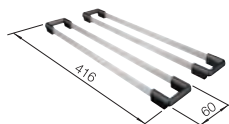

239449
£ 48.00

Foldable Grid

238482
£ 78.00

Top rails

235906
£ 78.00

BLANCO UNIT WITH SOLIS 700-U

LANORA-S

see page 242