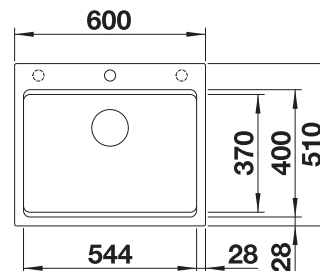

TECHNICAL DRAWING

○ Pre-drilled holes for tapping or drilling

Bowl Depth 220 mm

Note: Drainage components must be ordered separately.