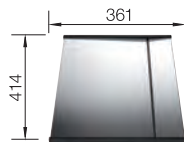

600 mm

Stainless steel bowls

4

SUGGESTED OPTIONAL ACCESSORIES

Foldable Grid

238482
£ 78.00

Lay-on drainer

223067
£ 218.00