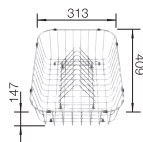

Crockery basket with plate stack
507829
£ 58.00