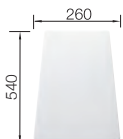

SUGGESTED OPTIONAL ACCESSORIES

Chopping board

210521
£ 78.00