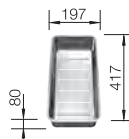

TECHNICAL DRAWING

Bowl Depth 190 mm
Cut out size: 430 x 430 x R15
Universal handing

SUGGESTED OPTIONAL ACCESSORIES

Ash compound chopping board
230700
£ 98.00

Stainless steel colander
227692
£ 48.00

Wave drainer
230734
£ 48.00