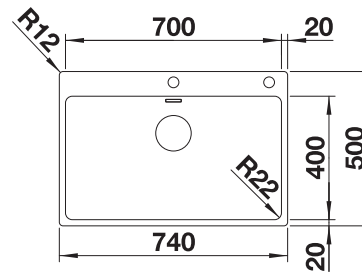

- Balanced composition of optical and functional elements
- The combination of radii and surface design creates a modern design
- High quality features consisting of a covered C-overflow and InFino drain system - elegantly integrated and easy-care
- Large bowl capacity and fully usable base
- For installation from above

800 cabinet size mm | Flat rim IF

800 mm

SURFACE	SCOPE OF SUPPLY	TRADE LIST PRICE £
satin polish	with pop-up waste	£ 688.00

SCOPE OF SUPPLY	TECHNICAL DRAWING

Waste and overflow fitting with space-saving pipe, 3 1/2" InFino basket strainer with pop-up waste, fixing kit

Bowl Depth 190 mm
Cut out size: 730 x 490 x R15
Additional drill hole possible. The subsequent drill hole should be carried out by a specialist company.